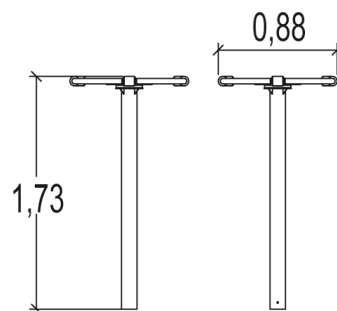

7+ 8 1,7m

1 = 0,87m
2 = 0,87m
3 = 1,6m

Physical inclusion
Sensory inclusion
Cognitive inclusion

Play value : 4

meeting	hanging	swinging	rotating
x1	x1	x1	x1

Installation of equipment

IMPORTANT: It is essential to refer to the installation instructions for information on the size of the safety areas.

-  Impact area (minimum normative surface)
-  Free space

		
1	1,7m	20m ²

2

02h15

0.3m³

20m²

53kg

25kg