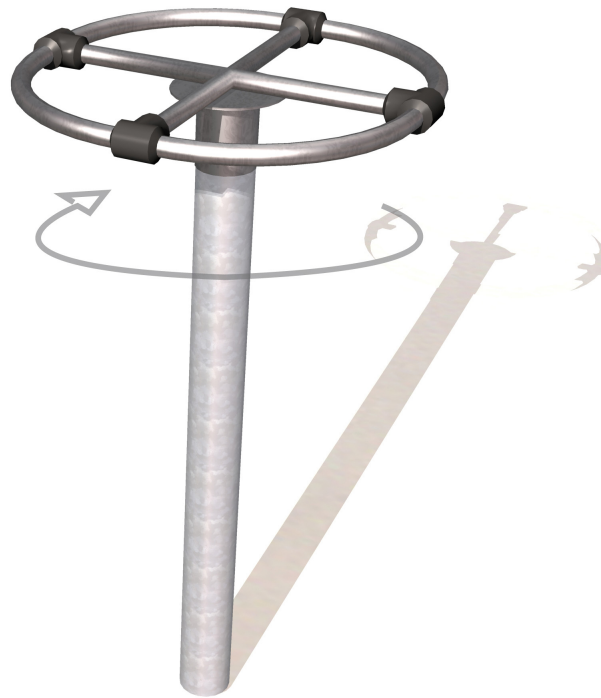

7+ 8 1,7m

1 = 0,87m
2 = 0,87m
3 = 1,6m

Physical inclusion
Sensory inclusion
Cognitive inclusion

Play value : 4

meeting	hanging	swinging	rotating
x1	x1	x1	x1

Installation of equipment

IMPORTANT: It is essential to refer to the installation instructions for information on the size of the safety areas.

-  Impact area (minimum normative surface)
-  Free space

		
1	1,7m	20m ²

2

02h15

0.3m³

20m²

53kg

25kg