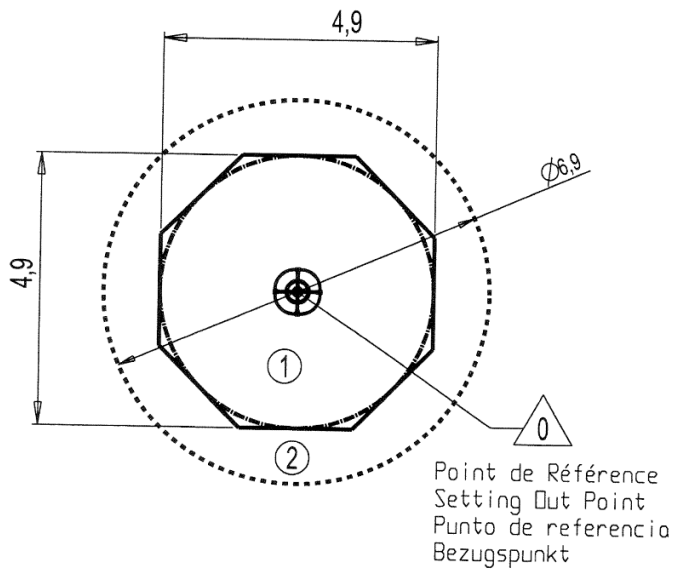

7+ 8 1,7m

1 = 0,87m
2 = 0,87m
3 = 1,6m

Physical inclusion
Sensory inclusion
Cognitive inclusion

Play value : 4

meeting	hanging	swinging	rotating
x1	x1	x1	x1

Installation of equipment

IMPORTANT: It is essential to refer to the installation instructions for information on the size of the safety areas.

-  Impact area (minimum normative surface)
-  Free space

		
1	1,7m	20m ²

2

02h15

0.3m³

20m²

53kg

25kg