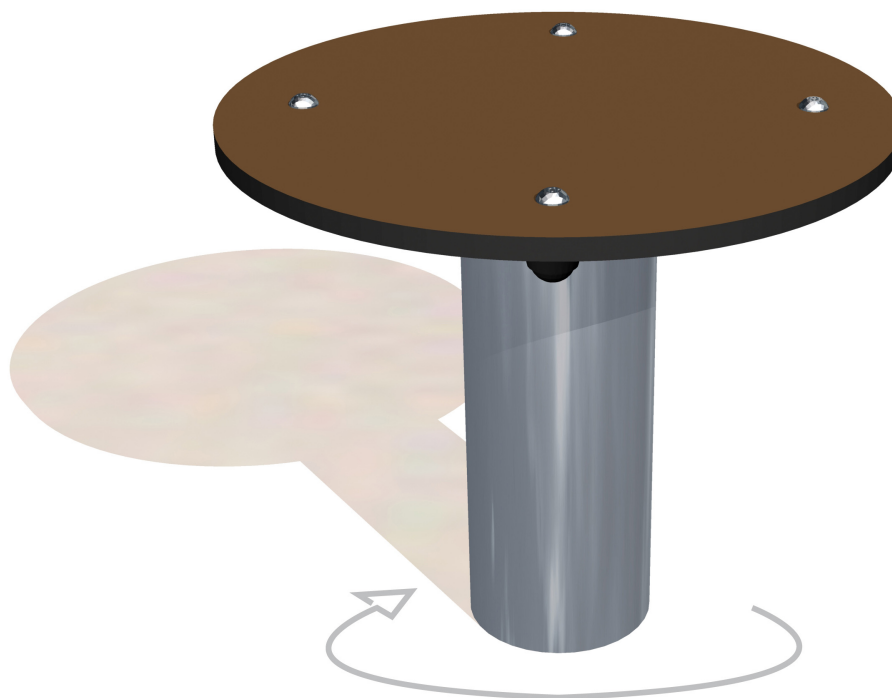

Physical inclusion
Sensory inclusion
Cognitive inclusion

Play value : 1

balancing

x1

Installation of equipment

IMPORTANT: It is essential to refer to the installation instructions for information on the size of the safety areas.

-  Impact area (minimum normative surface)
-  Free space

		
1	0,50m	10m ²

2

01h45

0.1m³

10m²

27kg

23kg