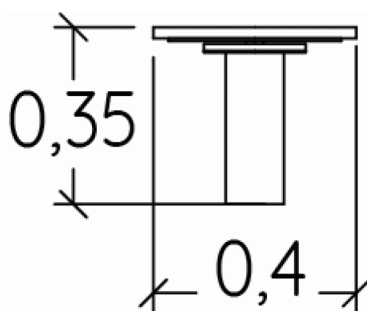

Physical inclusion
Sensory inclusion
Cognitive inclusion

Play value : 1

balancing

x1

Installation of equipment

IMPORTANT: It is essential to refer to the installation instructions for information on the size of the safety areas.

-  Impact area (minimum normative surface)
-  Free space

		
1	0,50m	10m ²

2

01h45

0.1m³

10m²

27kg

23kg