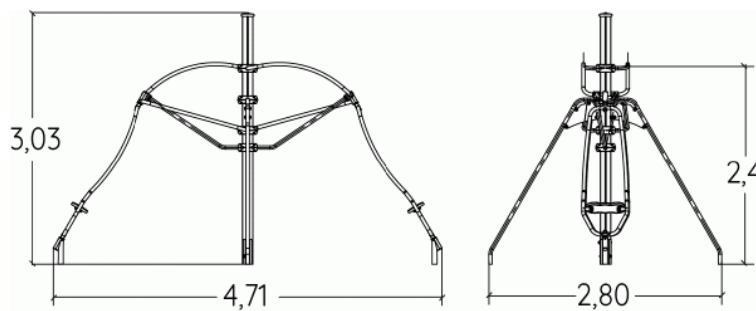

7+ 2 0,7m

1 = 4,71m
2 = 2,8m
3 = 3,03m

Physical inclusion
Sensory inclusion
Cognitive inclusion

Play value : **4**

meeting

x1

hanging

x1

balancing

x1

rotating

x1

Installation of equipment

IMPORTANT: It is essential to refer to the installation instructions for information on the size of the safety areas.

 Impact area (minimum normative surface)

 Free space

		
1	0,70m	26m ²

2

05h15

0.32m³

26m²

137kg

20kg