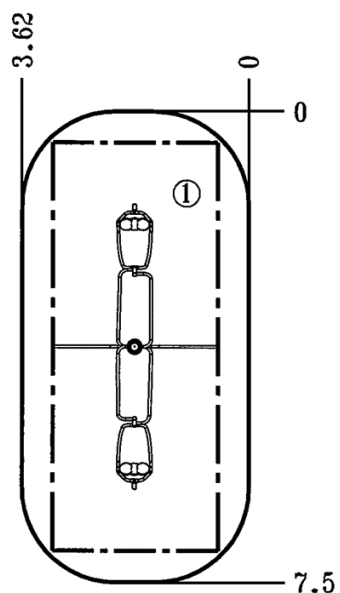

7+ 2 0,7m

1 = 4,71m
2 = 2,8m
3 = 3,03m

Physical inclusion
Sensory inclusion
Cognitive inclusion

Play value : **4**

meeting

x1

hanging

x1

balancing

x1

rotating

x1

Installation of equipment

IMPORTANT: It is essential to refer to the installation instructions for information on the size of the safety areas.

 Impact area (minimum normative surface)

 Free space

		
1	0,70m	26m ²

2

05h15

0.32m³

26m²

137kg

20kg