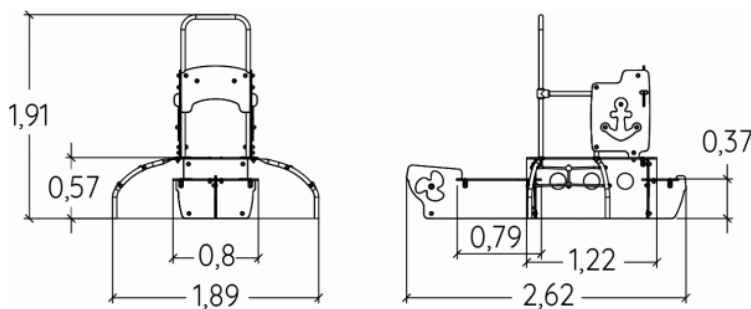

2-6

7

0,58m

1 = 2,62m
2 = 1,89m
3 = 1,91m

Physical inclusion
Sensory inclusion
Cognitive inclusion

Play value :

4

role play

IMPORTANT: It is essential to refer to the installation instructions for information on the size of the safety areas.

-  Impact area (minimum normative surface)
-  Free space

		
1	0,58m	23m ²

2

0m³

23m²

143kg