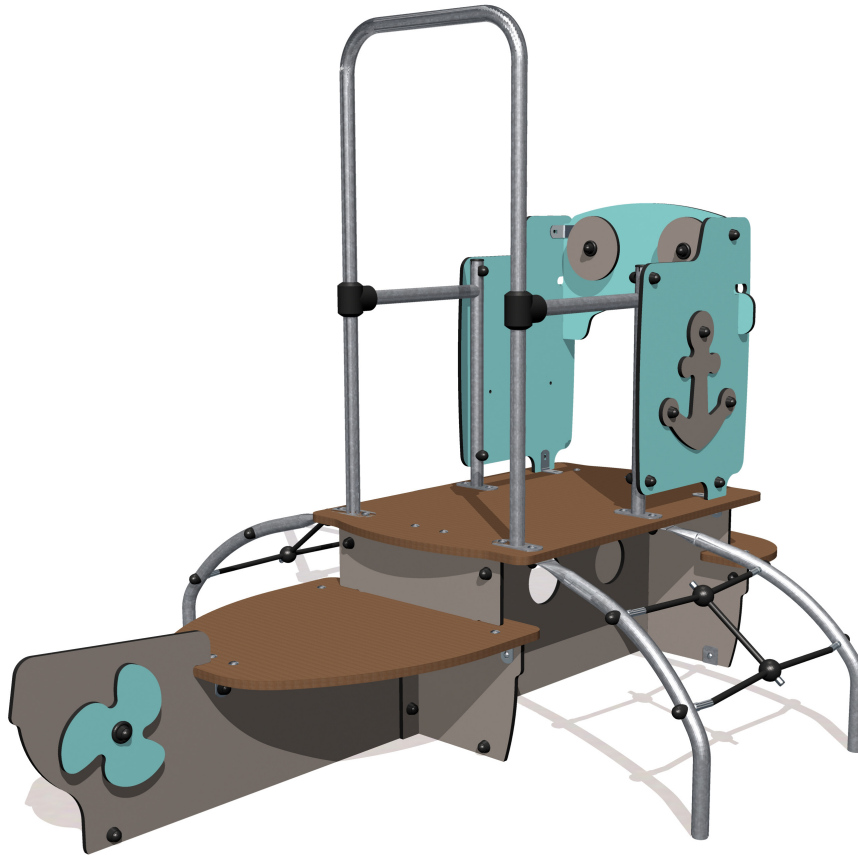

2-6

7

0,58m

1 = 2,62m
2 = 1,89m
3 = 1,91m

Physical inclusion
Sensory inclusion
Cognitive inclusion

Play value :

4

role play

resting

handling

climbing

x1

x1

x1

x1

Installation of equipment

IMPORTANT: It is essential to refer to the installation instructions for information on the size of the safety areas.

-  Impact area (minimum normative surface)
-  Free space

		
1	0,58m	23m ²

2

0m³

23m²

143kg

19kg