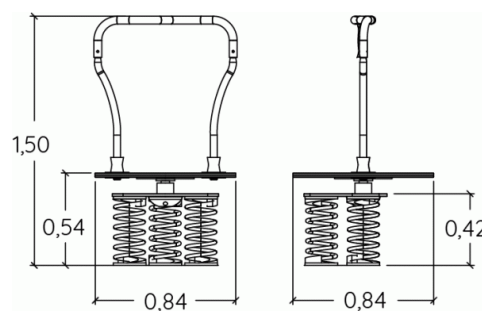

8+ 4 0,55m

1 = 0,84m  
2 = 0,84m  
3 = 1,5m

Physical inclusion  
Sensory inclusion  
Cognitive inclusion

Play value : 4

meeting

x1

swinging

x1

balancing

x1

rotating

x1

## Installation of equipment

**IMPORTANT:** It is essential to refer to the installation instructions for information on the size of the safety areas.

-  Impact area (minimum normative surface)
-  Free space