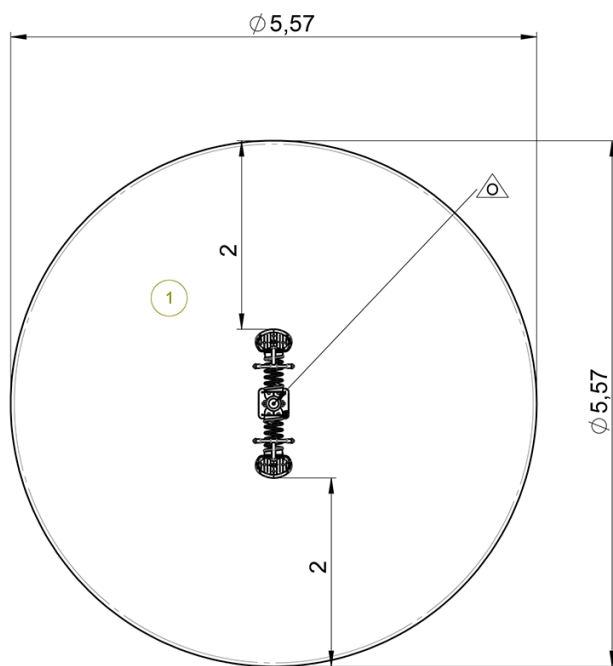

x1

rotating

x1

Oscillate

x1

Installation of equipment

IMPORTANT: It is essential to refer to the installation instructions for information on the size of the safety areas.

 Impact area (minimum normative surface)

 Free space

		
1	0,5m	24,5m ²

2

02h00

0.2m³

24.5m²

70kg

60kg