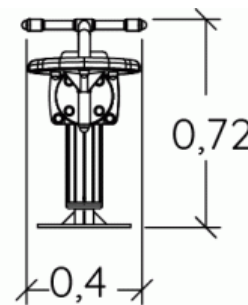

2+

2

0,6m

1 = 1,57m
2 = 0,4m
3 = 0,72m

Physical inclusion
Sensory inclusion
Cognitive inclusion

Play value :

3

balancing

x1

rotating

x1

Oscillate

x1

Installation of equipment

IMPORTANT: It is essential to refer to the installation instructions for information on the size of the safety areas.

 Impact area (minimum normative surface)