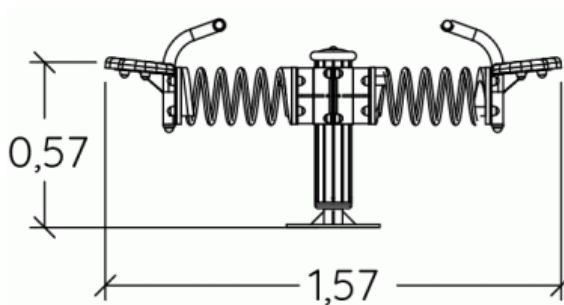

2+

2

0,6m

1 = 1,57m
2 = 0,4m
3 = 0,72m

Physical inclusion
Sensory inclusion
Cognitive inclusion

Play value :

3

balancing

x1

rotating

x1

Oscillate

x1

Installation of equipment

IMPORTANT: It is essential to refer to the installation instructions for information on the size of the safety areas.

 Impact area (minimum normative surface)