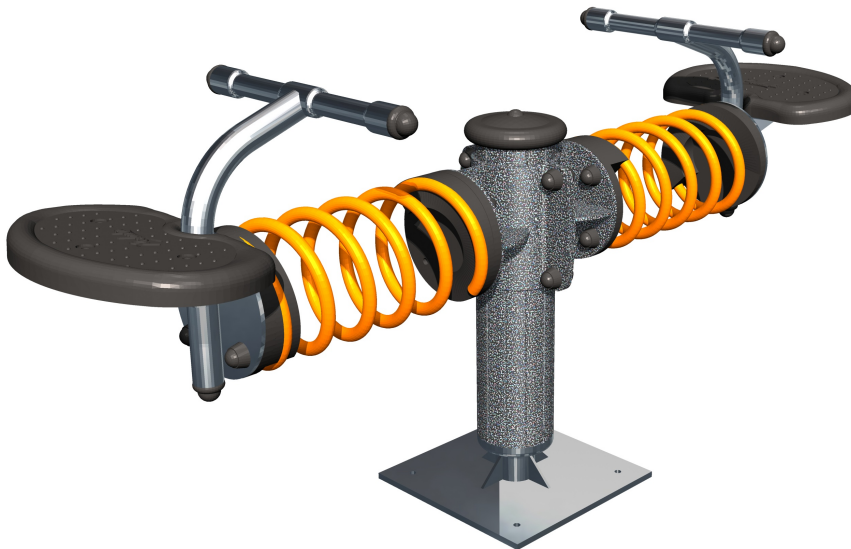

2+

2

0,6m

1 = 1,57m
2 = 0,4m
3 = 0,72m

Physical inclusion
Sensory inclusion
Cognitive inclusion

Play value :

3

balancing

x1

rotating

x1

Oscillate

x1

Installation of equipment

IMPORTANT: It is essential to refer to the installation instructions for information on the size of the safety areas.

 Impact area (minimum normative surface)