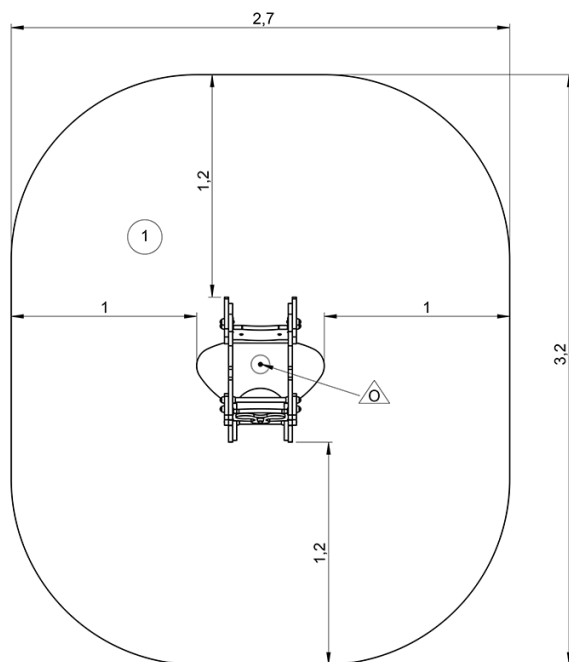

0.5-5

1

0,6m

1 = 0,78m  
2 = 0,69m  
3 = 0,87m

Physical inclusion  
Sensory inclusion  
Cognitive inclusion

Play value :

3

role play

## Installation of equipment

**IMPORTANT:** It is essential to refer to the installation instructions for information on the size of the safety areas.

 Impact area (minimum normative surface)

 Free space