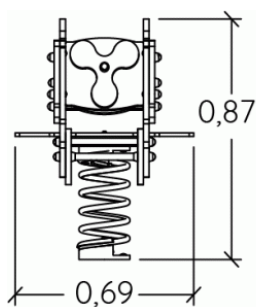

0.5-5

1

0,6m

1 = 0,78m  
2 = 0,69m  
3 = 0,87m

Physical inclusion  
Sensory inclusion  
Cognitive inclusion

Play value :

3

role play

## Installation of equipment

**IMPORTANT:** It is essential to refer to the installation instructions for information on the size of the safety areas.

 Impact area (minimum normative surface)

 Free space