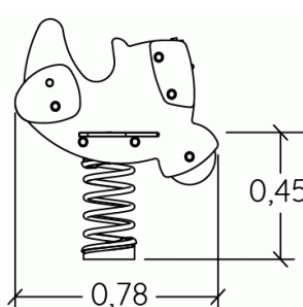

0.5-5

1

0,6m

1 = 0,78m  
2 = 0,69m  
3 = 0,87m

Physical inclusion  
Sensory inclusion  
Cognitive inclusion

Play value :

3

role play

## Installation of equipment

**IMPORTANT:** It is essential to refer to the installation instructions for information on the size of the safety areas.

 Impact area (minimum normative surface)

 Free space