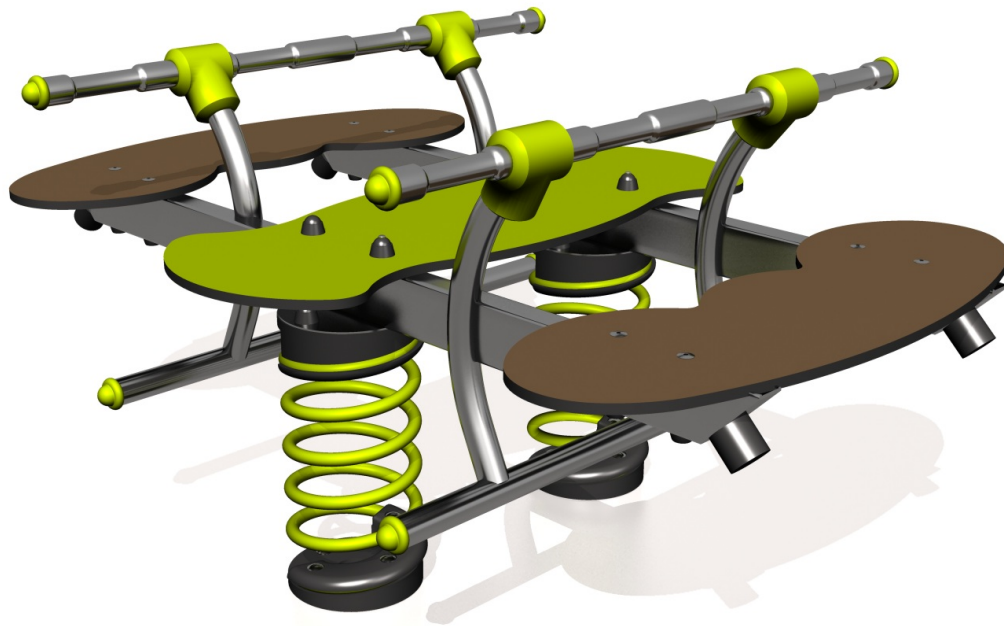

2+

6

0,7m

1 = 1,44m
2 = 1,03m
3 = 0,7m

Physical inclusion
Sensory inclusion
Cognitive inclusion

Play value : **4**

role play

x1

meeting

x1

balancing

x1

Oscillate

x1

Installation of equipment

IMPORTANT: It is essential to refer to the installation instructions for information on the size of the safety areas.

 Impact area (minimum normative surface)

 Free space

		
1	0,70m	11,5m ²

1

02h15

0m³

11.5m²

74kg