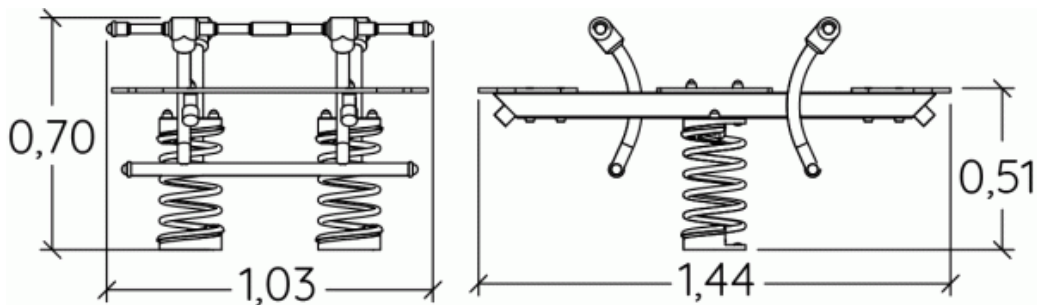

2+

6

0,7m

1 = 1,44m
2 = 1,03m
3 = 0,7m

Physical inclusion
Sensory inclusion
Cognitive inclusion

Play value : **4**

role play

x1

meeting

x1

balancing

x1

Oscillate

x1

Installation of equipment

IMPORTANT: It is essential to refer to the installation instructions for information on the size of the safety areas.

 Impact area (minimum normative surface)

 Free space

		
1	0,70m	11,5m ²

1

02h15

0m³

11.5m²

74kg