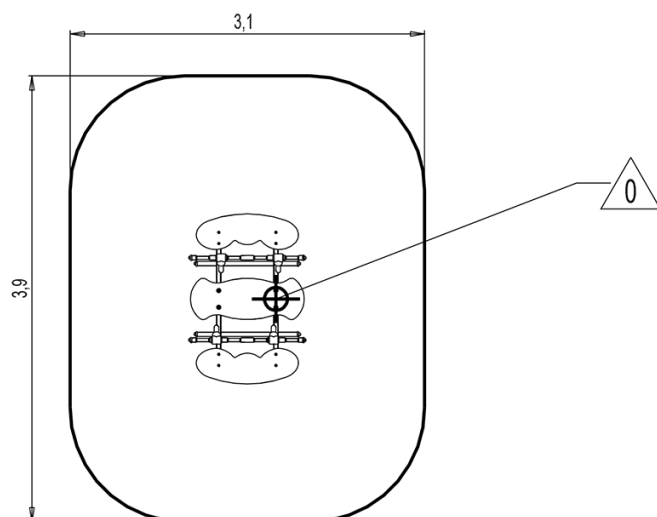

meeting

x1

balancing

x1

Oscillate

x1

Installation of equipment

IMPORTANT: It is essential to refer to the installation instructions for information on the size of the safety areas.

 Impact area (minimum normative surface)

 Free space

		
1	0,70m	11,5m ²

1

02h15

0m³

11.5m²

74kg