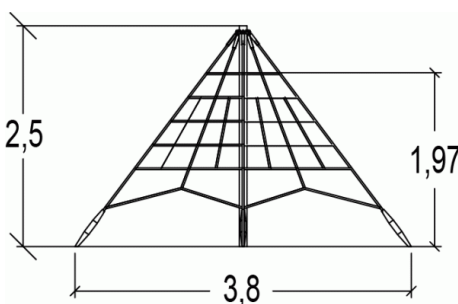

3+

15

0,95m

1 = 3,8m
2 = 3,8m
3 = 2,5m

Physical inclusion
Sensory inclusion
Cognitive inclusion

Play value :

3

meeting

x1

balancing

x1

climbing

x1

Installation of equipment

IMPORTANT: It is essential to refer to the installation instructions for information on the size of the safety areas.

-  Impact area (minimum normative surface)
-  Free space

		
1	0,95m	36,5m ²

0

00h00

0m³

36.5m²

70kg

-