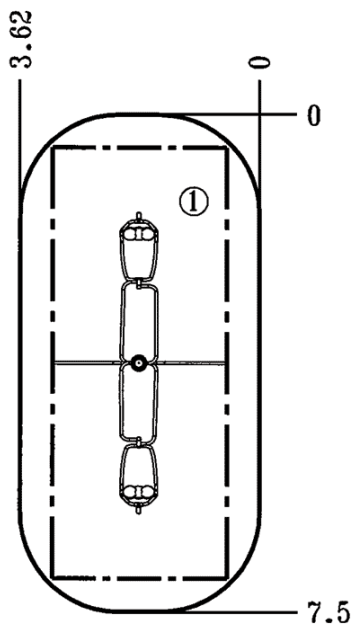

6+

2

0,7m

1 = 4,55m 2 = 2,7m 3 = 3m

Play value

meeting / role play rotating

Accessibility

Motor disability

 Sensorial Disabilities

Learning Disabilites

Installation of equipment

Impact area =

-  Impact area
-  Free space

		
1	0,70m	26m ²

							
2	05h15	0.32m ³	26m ²	120kg	20kg		2007-01-01