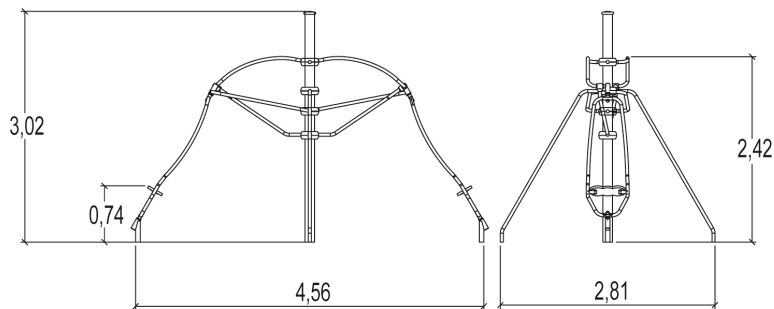

6+

2

0,7m

1 = 4,55m 2 = 2,7m 3 = 3m

Play value

meeting / role play rotating

Accessibility

Motor disability

 Sensorial Disabilities

Learning Disabilites

Installation of equipment

Impact area =

-  Impact area
-  Free space

		
1	0,70m	26m ²

							
2	05h15	0.32m ³	26m ²	120kg	20kg		2007-01-01