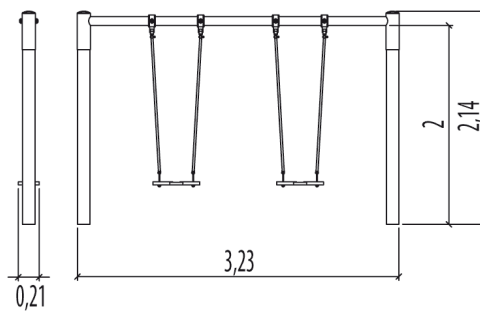

2+

2

1,2m

1 = 3,23m 2 = 0,21m 3 = 2,14m

Play value

swinging

Accessibility

Motor disability

Sensorial Disabilities

Learning Disabilities

Installation of equipment

Impact area =

-  Impact area
-  Free space

		
1	1,2m	19,5m ²
2	1,2m	26m ²

2

01h30

0.5m³

19.5m²

88kg

38kg

Proludic

2007-01-01