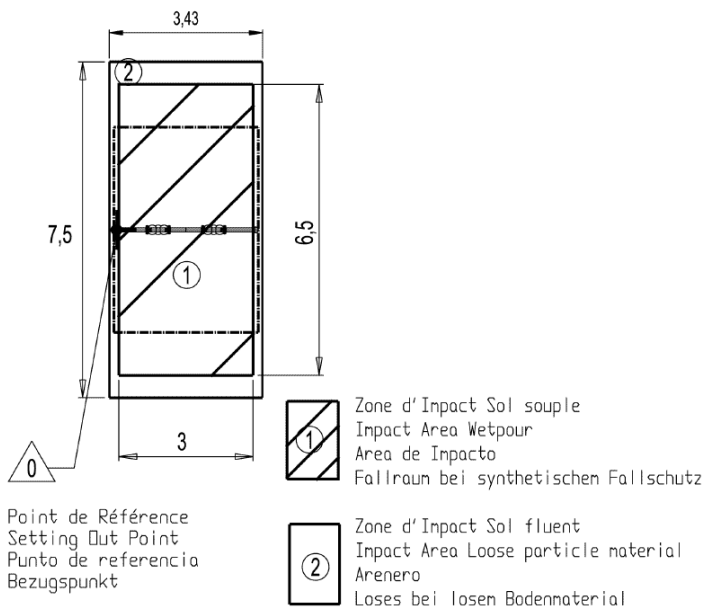

Sensorial Disabilities

Learning Disabilities

Installation of equipment

Impact area =

-  Impact area
-  Free space

		
1	1,2m	19,5m ²
2	1,2m	26m ²

2

01h30

0.5m³

19.5m²

88kg

38kg

Proludic

2007-01-01