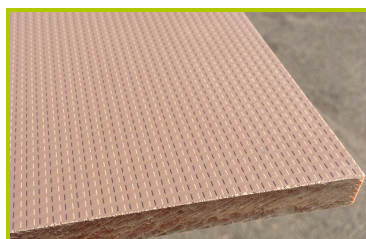

Sand Games

(technical specification)

J105

1- **The sandpit** is made from solid wood planks, 145x46mm.
The corners are made from lacquered galvanised steel.

2- **The tables and seats** are made from a 12.5mm thick textured and non-slip compact material (HPL).

3- **The 89mm diameter supporting post** is made of galvanised steel.

4- **The fixings** are made of stainless or plated steel and protected by anti-vandalism polyamide caps.