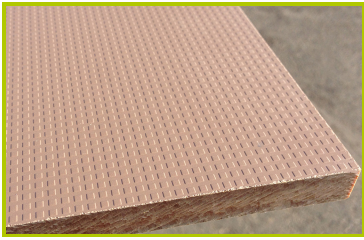

Sand Games

(technical specification)

J130

1- **The sandpit** is made from solid wood planks, 145x46mm.
The corners are made from lacquered galvanised steel.

2- **The tables and seats** are made from a 12.5mm thick textured and non-slip compact material (HPL).

3- **The reinforced polyester cover** - 4mm thick - slides easily up and down the stainless steel pole.

4- **The fixings** are made of stainless or plated steel and protected by anti-vandalism polyamide caps.