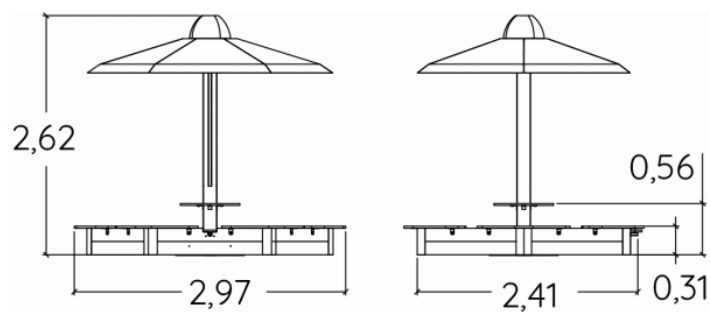

1+ 10 0,6m

1 = 3m  
2 = 2,62m  
3 = 2,62m

Physical inclusion  
Sensory inclusion  
Cognitive inclusion

Play value : 4

role play

meeting

handling

taking shelter

## Installation of equipment

**IMPORTANT:** It is essential to refer to the installation instructions for information on the size of the safety areas.

-  Impact area (minimum normative surface)
-  Free space