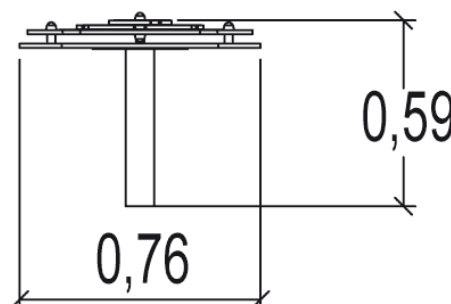

1+

3

0m

1 = 0,76m
2 = 0,72m
3 = 0,59m

Physical inclusion
Sensory inclusion
Cognitive inclusion

Play value :

4

meeting

IMPORTANT: It is essential to refer to the installation instructions for information on the size of the safety areas.

 Impact area (minimum normative surface)

 Free space

		
1	0m	12m ²

2

00h45

0.05m³

12m²