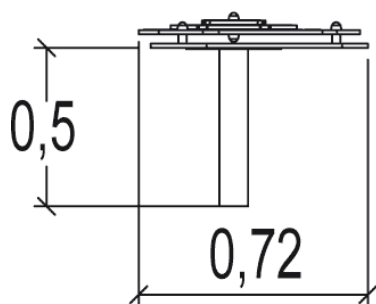

1+

3

0m

1 = 0,76m
2 = 0,72m
3 = 0,59m

Physical inclusion
Sensory inclusion
Cognitive inclusion

Play value :

4

meeting

IMPORTANT: It is essential to refer to the installation instructions for information on the size of the safety areas.

 Impact area (minimum normative surface)

 Free space

		
1	0m	12m ²

2

00h45

0.05m³

12m²