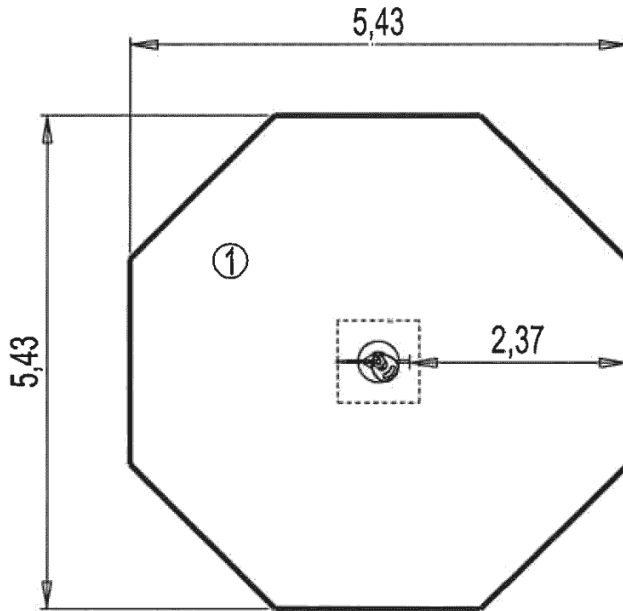

Physical inclusion  
Sensory inclusion  
Cognitive inclusion

Play value : **2**

hanging

climbing

x1

x1

## Installation of equipment

**IMPORTANT:** It is essential to refer to the installation instructions for information on the size of the safety areas.

-  Impact area (minimum normative surface)
-  Free space

		
1	2,8m	24,5m <sup>2</sup>

2

01h00

0.5m<sup>3</sup>

24.5m<sup>2</sup>

83kg

65kg