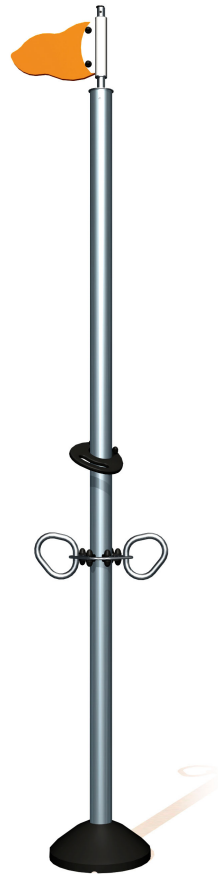

Physical inclusion  
Sensory inclusion  
Cognitive inclusion

Play value : **2**

hanging

climbing

x1

x1

## Installation of equipment

**IMPORTANT:** It is essential to refer to the installation instructions for information on the size of the safety areas.

-  Impact area (minimum normative surface)
-  Free space

		
1	2,8m	24,5m <sup>2</sup>

2

01h00

0.5m<sup>3</sup>

24.5m<sup>2</sup>

83kg

65kg