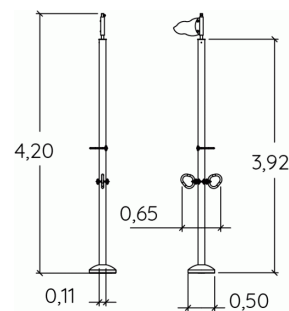

Physical inclusion  
Sensory inclusion  
Cognitive inclusion

Play value : **2**

hanging

climbing

x1

x1

## Installation of equipment

**IMPORTANT:** It is essential to refer to the installation instructions for information on the size of the safety areas.

-  Impact area (minimum normative surface)
-  Free space

		
1	2,8m	24,5m <sup>2</sup>

2

01h00

0.5m<sup>3</sup>

24.5m<sup>2</sup>

83kg

65kg