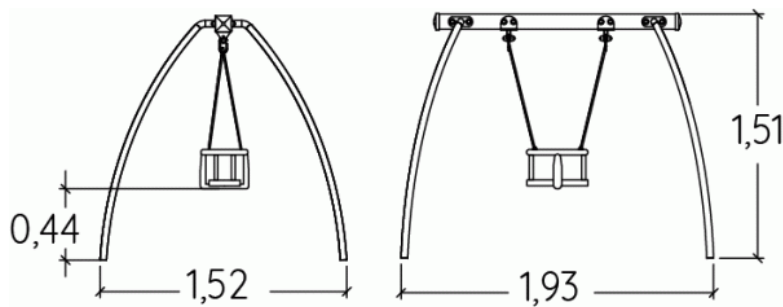

1-3

1

0,9m

1 = 1,93m
2 = 1,52m
3 = 1,51m

Physical inclusion
Sensory inclusion
Cognitive inclusion

Play value : **2**

resting

x1

swinging

x1

Installation of equipment

IMPORTANT: It is essential to refer to the installation instructions for information on the size of the safety areas.

-  Impact area (minimum normative surface)
-  Free space

		
1	0,90m	9,5m ²
2	0,90m	13,5m ²

2

02h00

0.2m³

9.5m²

39kg

10kg