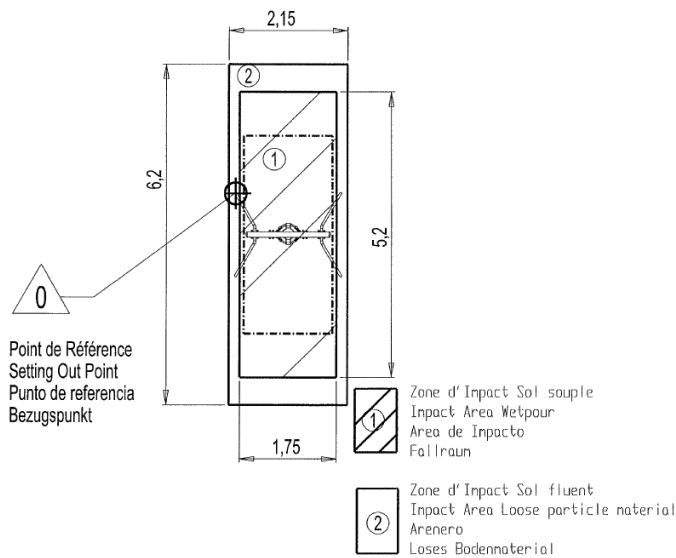

swinging

x1

Installation of equipment

IMPORTANT: It is essential to refer to the installation instructions for information on the size of the safety areas.

-  Impact area (minimum normative surface)
-  Free space

		
1	0,90m	9,5m ²
2	0,90m	13,5m ²

2

02h00

0.2m³

9.5m²

39kg

10kg