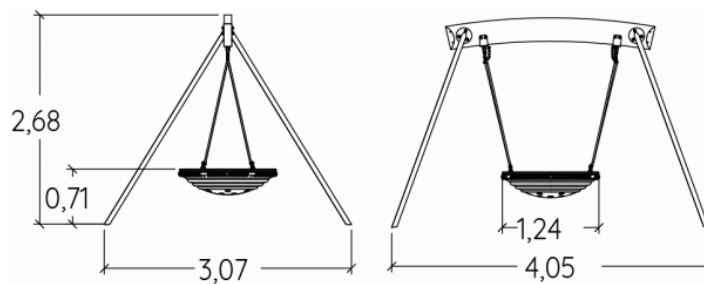

2+

5

1,55m

1 = 4,05m
2 = 3,07m
3 = 2,75m

Physical inclusion
Sensory inclusion
Cognitive inclusion

Play value :

3

meeting

x1

resting

x1

swinging

x1

Installation of equipment

IMPORTANT: It is essential to refer to the installation instructions for information on the size of the safety areas.

-  Impact area (minimum normative surface)
-  Free space

		
1	1,55m	16m ²
2	1,55m	21m ²

2

04h00

1.5m³

16m²

170kg

43kg