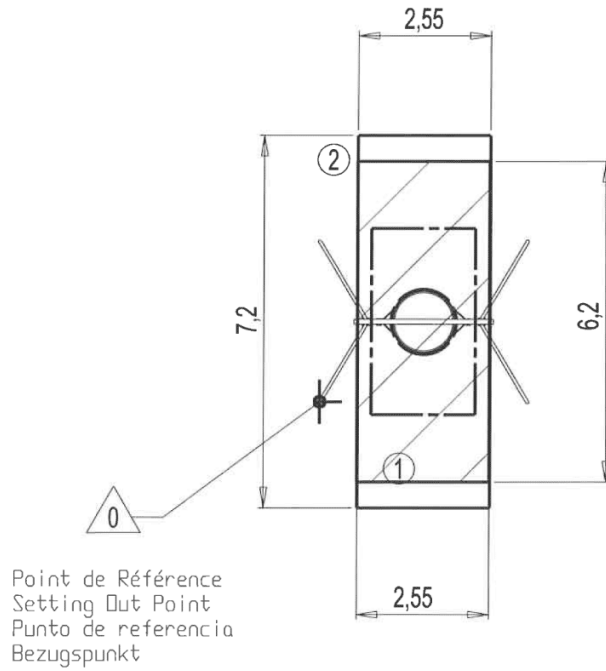

x1

resting

x1

swinging

x1

Installation of equipment

IMPORTANT: It is essential to refer to the installation instructions for information on the size of the safety areas.

-  Impact area (minimum normative surface)
-  Free space

		
1	1,55m	16m ²
2	1,55m	21m ²

2

04h00

1.5m³

16m²

170kg

43kg