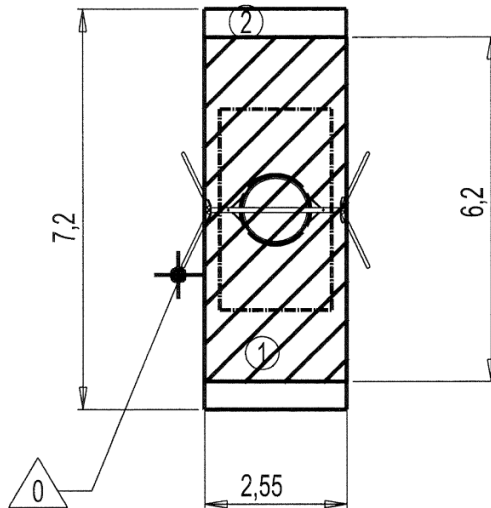

x1

resting

x1

swinging

x1

Installation of equipment

IMPORTANT: It is essential to refer to the installation instructions for information on the size of the safety areas.

-  Impact area (minimum normative surface)
-  Free space

Point de Référence
Setting Out Point
Punto de referencia
Bezugspunkt
Referentiepunt

1	1,55m	16m ²
2	1,55m	18,5m ²

2

04h00

0.26m³

16m²

134kg

43kg