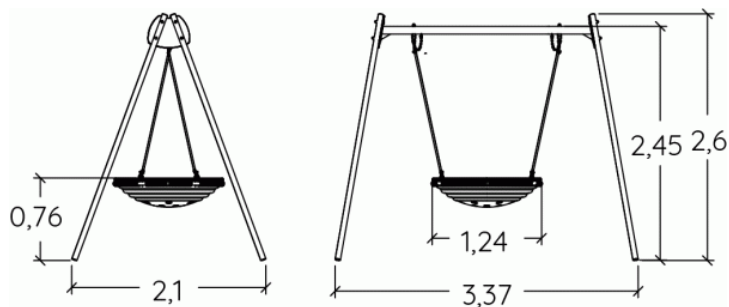

2+

5

1,55m

1 = 3,37m
2 = 2,1m
3 = 2,6m

Physical inclusion
Sensory inclusion
Cognitive inclusion

Play value :

3

meeting

x1

resting

x1

swinging

x1

Installation of equipment

IMPORTANT: It is essential to refer to the installation instructions for information on the size of the safety areas.

-  Impact area (minimum normative surface)
-  Free space

Point de Référence
Setting Out Point
Punto de referencia
Bezugspunkt
Referentiepunt

1	1,55m	16m ²
2	1,55m	18,5m ²

2

04h00

0.26m³

16m²

134kg

43kg