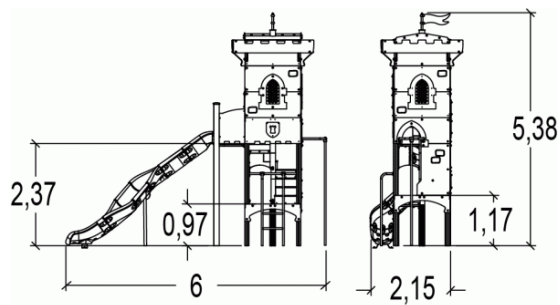

3+

15

2,37m

1 = 6m
2 = 2,15m
3 = 5,38m

Physical inclusion
Sensory inclusion
Cognitive inclusion

Play value : **13**

role play

x3

visual stimulation

x3

climbing

x2

Installation of equipment

IMPORTANT: It is essential to refer to the installation instructions for information on the size of the safety areas.

-  Impact area (minimum normative surface)
-  Free space