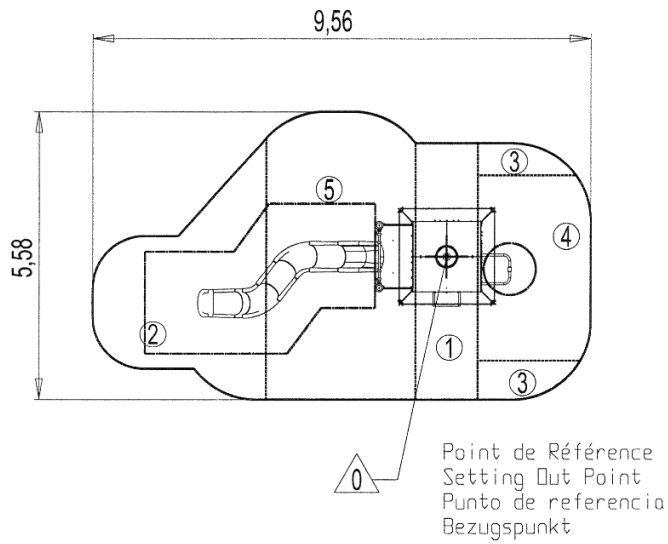

visual stimulation

x3

climbing

x2

Installation of equipment

IMPORTANT: It is essential to refer to the installation instructions for information on the size of the safety areas.

-  Impact area (minimum normative surface)
-  Free space

		
1	0,97m	6m ²
2	1m	10,5m ²
3	1,17m	2,5m ²
4	1,5m	8m ²
5	2,37m	16m ²

4

99h00

2.1m³

43m²

919kg

32kg