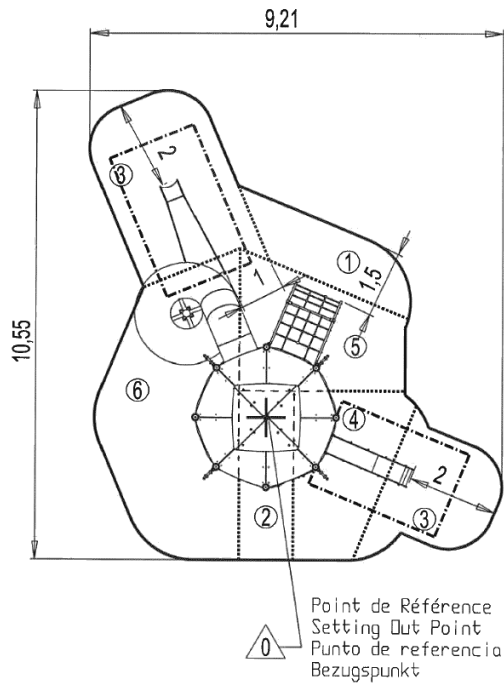

tactile stimulation

x1

visual stimulation

x2

climbing

x4

## Installation of equipment

**IMPORTANT:** It is essential to refer to the installation instructions for information on the size of the safety areas.

-  Impact area (minimum normative surface)
-  Free space

		
1	0,6m	5m <sup>2</sup>
2	0,97m	5m <sup>2</sup>
3	1m	17,5m <sup>2</sup>
4	1,17m	8,5m <sup>2</sup>
5	1,77m	9m <sup>2</sup>
6	2,37m	17,5m <sup>2</sup>

4

3.4m<sup>3</sup>

62.5m<sup>2</sup>

2896kg

600kg