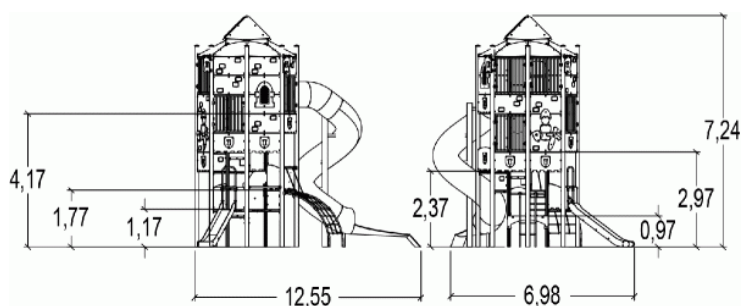

3+

25

2,37m

1 = 6,98m  
2 = 12,55m  
3 = 7,2m

Physical inclusion  
Sensory inclusion  
Cognitive inclusion

Play value : **15**

role play

x3

## Installation of equipment

**IMPORTANT:** It is essential to refer to the installation instructions for information on the size of the safety areas.

-  Impact area (minimum normative surface)
-  Free space