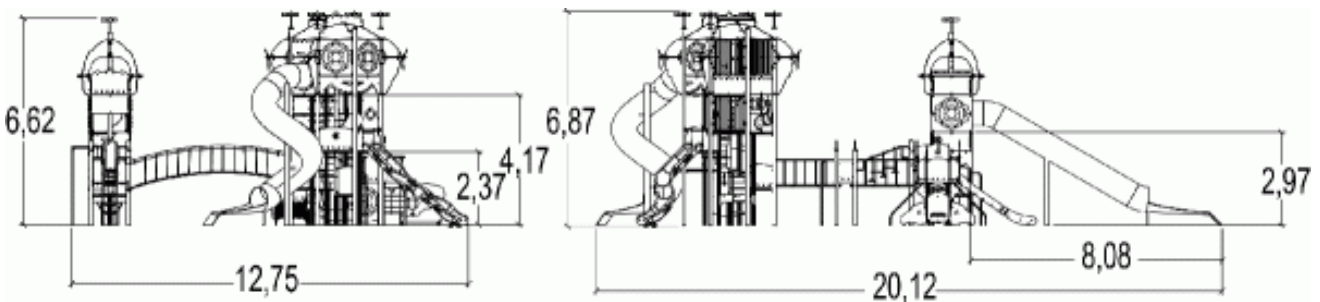

3+

75

2,37m

1 = 20m
2 = 13m
3 = 7m

Physical inclusion
Sensory inclusion
Cognitive inclusion

Play value : **52**

climbing x1	role play x6	sliding x6	meeting x6	resting x1	handling x2	crawling x1	hiding x3
balancing x1	taking shelter x2	thinking x2	sound stimulation x1	tactile stimulation x1	visual stimulation x6	climbing x9	getting across x4

Installation of equipment

IMPORTANT: It is essential to refer to the installation instructions for information on the size of the safety areas.

-  Impact area (minimum normative surface)
-  Free space

1	<0,6m	3,5m ²
2	1m	41,5m ²
3	1,37m	76m ²
4	1,5m	6m ²
5	1,77m	28m ²
6	2,37m	23m ²

2

6.4m³

178m²

6192kg

700kg

EN

1176