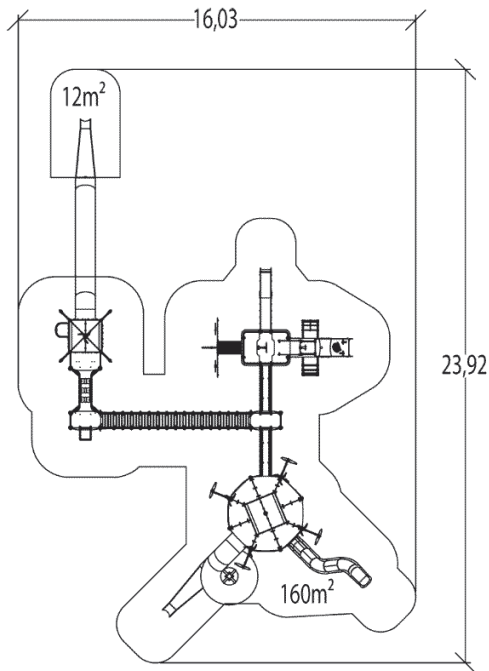

3+

75

2,37m

1 = 20m
2 = 13m
3 = 7m

Physical inclusion
Sensory inclusion
Cognitive inclusion

Play value : **52**

climbing x1	role play x6	sliding x6	meeting x6	resting x1	handling x2	crawling x1	hiding x3
balancing x1	taking shelter x2	thinking x2	sound stimulation x1	tactile stimulation x1	visual stimulation x6	climbing x9	getting across x4

Installation of equipment

IMPORTANT: It is essential to refer to the installation instructions for information on the size of the safety areas.

-  Impact area (minimum normative surface)
-  Free space

1	<0,6m	3,5m ²
2	1m	41,5m ²
3	1,37m	76m ²
4	1,5m	6m ²
5	1,77m	28m ²
6	2,37m	23m ²

2

6.4m³

178m²

6192kg

700kg

EN

1176