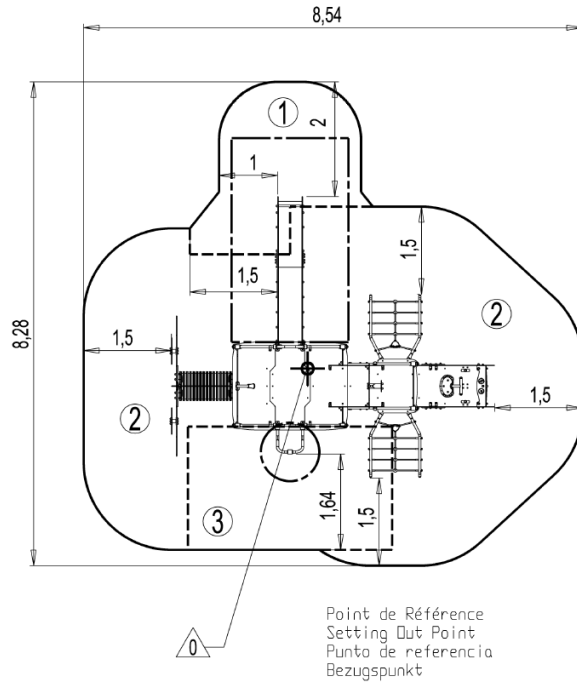

3+

20

1,7m

1 = 5,5m  
2 = 4,81m  
3 = 2,8m

Physical inclusion  
Sensory inclusion  
Cognitive inclusion

Play value : **15**

role play	sliding	meeting	resting	handling	crawling	hiding	thinking
x1	x3	x1	x1	x1	x1	x1	x1
sound stimulation	visual stimulation	climbing					
x1	x1	x3					

## Installation of equipment

**IMPORTANT:** It is essential to refer to the installation instructions for information on the size of the safety areas.

-  Impact area (minimum normative surface)
-  Free space

1	1m	6,5m <sup>2</sup>
2	1,37m	36,5m <sup>2</sup>
3	1,7m	7,5m <sup>2</sup>

2

40h00

0.9m<sup>3</sup>

50.5m<sup>2</sup>

836kg

28kg