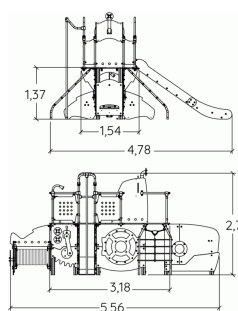

3+

20

1,7m

1 = 5,5m  
2 = 4,81m  
3 = 2,8m

Physical inclusion  
Sensory inclusion  
Cognitive inclusion

Play value : **15**

role play	sliding	meeting	resting	handling	crawling	hiding	thinking
x1	x3	x1	x1	x1	x1	x1	x1
sound stimulation	visual stimulation	climbing					
x1	x1	x3					

## Installation of equipment

**IMPORTANT:** It is essential to refer to the installation instructions for information on the size of the safety areas.

-  Impact area (minimum normative surface)
-  Free space

1	1m	6,5m <sup>2</sup>
2	1,37m	36,5m <sup>2</sup>
3	1,7m	7,5m <sup>2</sup>

2

40h00

0.9m<sup>3</sup>

50.5m<sup>2</sup>

836kg

28kg