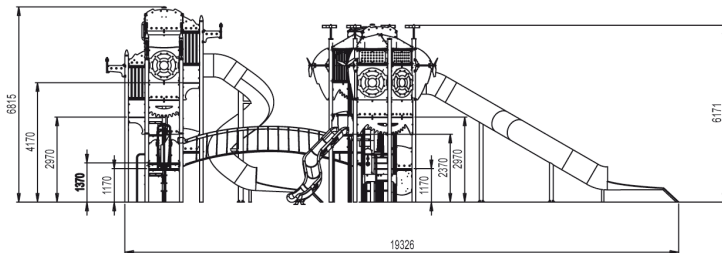

1=20m 2=13m 3=7m

OTHER INFORMATION

60 players

HCL= 2.37m

3+

Kaal = 4783 kg

Raskeim detail = 115 kg

COMBINATION 47102