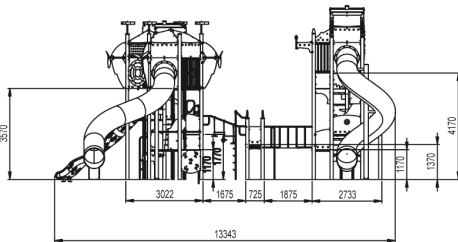

1=20m 2=13m 3=7m

OTHER INFORMATION

60 players

HCL= 2.37m

3+

Kaal = 4783 kg

Raskeim detail = 115 kg

COMBINATION 47102