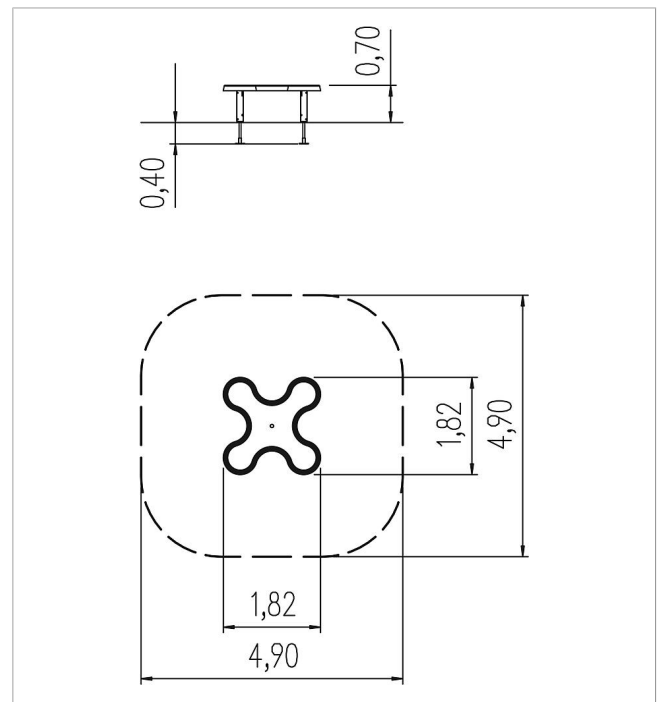

5 57 060 5

**playo Mud play table  
Shamrock**

made in germany

**Scope of delivery**

1x mud basin: GFRP  
4x posts: SW  
post shoes: galvanised steel

	Material	SW pi, GFRP
	Foundation level	ET 400
	Minimum space	4,90x4,90x2,50 m
	Free falling height	70 cm
	Impact protection net	-
	Foundations	4x CF or 4x PFs
	Assembly	2 persons/1 h
	Largest section	231x231x10 cm
	Heaviest section	25 kg