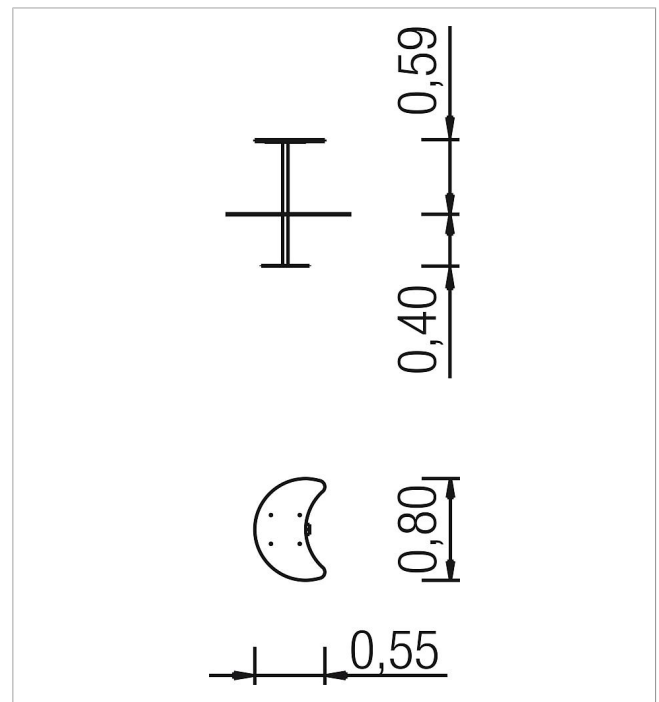

5 66 406 0

Basis Sand play table Moon

made in germany

Scope of delivery

1x table top: high-pressure laminate (HPL)
1x posts: stainless steel

	Material	Stainless steel, HPL
	Foundation level	ET 400
	Minimum space	0,55x0,80x2,39 m
	Free falling height	59 cm
	Impact protection net	-
	Foundations	1x CF or 2x PFs
	Assembly	1 person/0.5 h
	Largest section	38x38x98 cm
	Heaviest section	5 kg