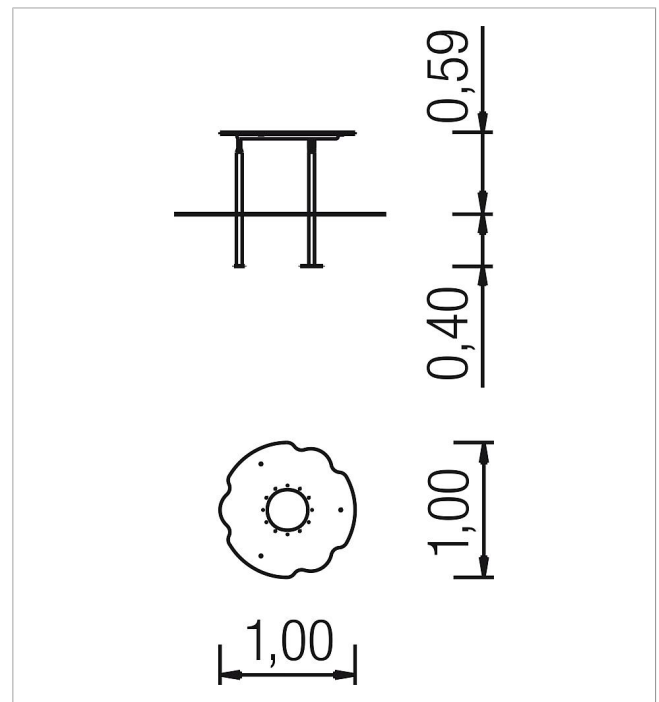

### Scope of delivery

1x table top: high-pressure laminate (HPL)  
3x posts: stainless steel

	Material	Stainless steel
	Foundation level	ET 400
	Minimum space	Ø 1,00x2,39 m
	Free falling height	59 cm
	Impact protection net	-
	Foundations	3x CF or 3x PFs
	Assembly	1 person/0.5 h
	Largest section	76x82x98 cm
	Heaviest section	10 kg