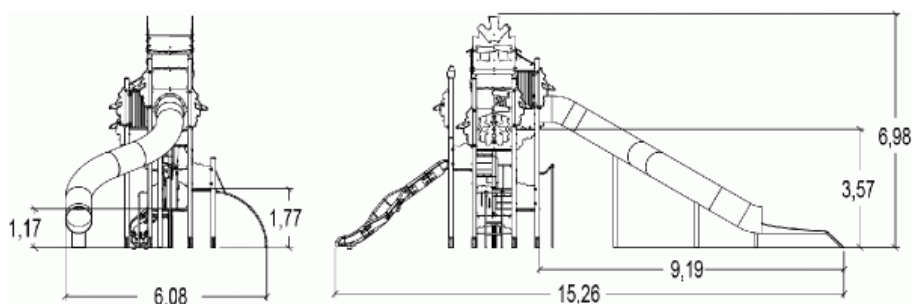

3+

20

2,37m

1 = 15,26m
2 = 6,08m
3 = 6,98m

Physical inclusion
Sensory inclusion
Cognitive inclusion

Play value : **19**

role play

x2

Installation of equipment

IMPORTANT: It is essential to refer to the installation instructions for information on the size of the safety areas.

-  Impact area (minimum normative surface)
-  Free space

1	0,6m	6m ²
2	0,97m	4,5m ²
3	1m	23m ²
4	1,17m	4m ²
5	1,5m	5,5m ²
6	1,77m	8,5m ²
7	2,37m	17m ²

4

00h00

2.9m³

70.5m²

2414kg

700kg

EN

1176