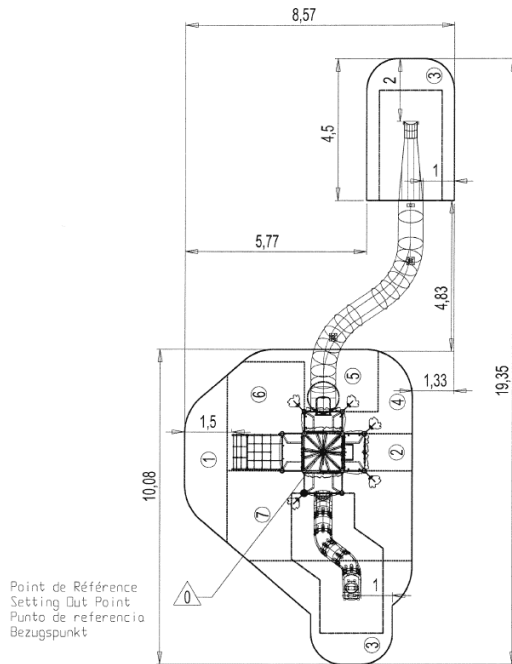

taking shelter

x3

tactile stimulation

x1

visual stimulation

x3

climbing

x4

Installation of equipment

IMPORTANT: It is essential to refer to the installation instructions for information on the size of the safety areas.

-  Impact area (minimum normative surface)
-  Free space

1	0,6m	6m ²
2	0,97m	4,5m ²
3	1m	23m ²
4	1,17m	4m ²
5	1,5m	5,5m ²
6	1,77m	8,5m ²
7	2,37m	17m ²

4

00h00

2.9m³

70.5m²

2414kg

700kg

EN

1176