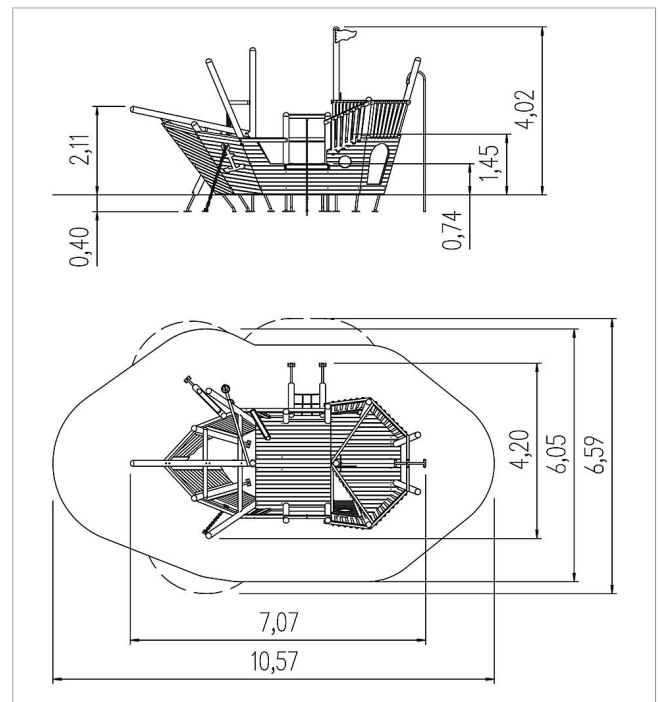

5 59 146 5

unique sand play ship Nina

made in germany

Scope of delivery

- 1x sand lift: stainless steel, rubber
- 3x sand trough: SW
- 1x climbing rod: stainless steel
- 1x climbing net: SW, plastic-coated steel cable
- 1x steering wheel: HPL
- 1x anchor: HPL
- 1x diagonal climbing net: plastic-coated steel cable
- 1x climbing rope: plastic-coated steel cable
- 1x anchor chain: galvanised steel
- 1x flag: HPL
- wood structure: SW
- post shoes: galvanised steel

	Material	SW pi
	Foundation level	ET 400
	Minimum space	10,57x6,59x4,02 m
	Free falling height	211 cm
	Impact protection net	49,5 m ²
	Foundations	6x CF or 4x PFs + 7x PFI
	Assembly	2 persons/16 h
	Largest section	301x145x6 cm
	Heaviest section	100 kg