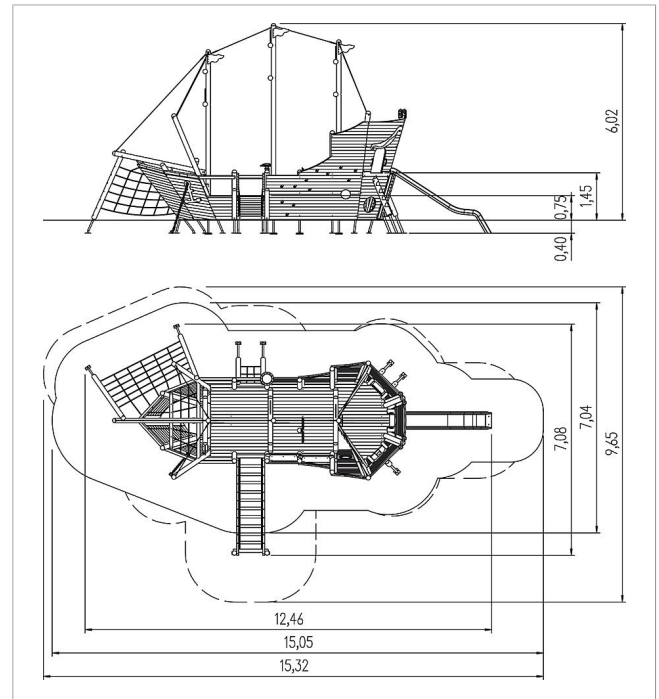

5 59 151 011 00

unique playing ship Santa Maria, solo

made in germany

Scope of delivery

1x steering wheel: HPL
 1x steering wheel large: HPL, SW, galvanised steel
 1x anchor: HPL
 1x anchor chain: galvanised steel
 1x large climbing net: plastic-coated steel cable
 1x wobble bridge access: galvanised steel
 1x diagonal climbing net: plastic-coated steel cable
 1x rope access: plastic-coated steel cable, SW
 4x bird: SW glazed
 4x lantern: SW glazed
 3x mast: SW
 1x compass: HPL, Macrolon
 3x flag: HPL
 7x steel cable: stainless steel
 12x climbing handle: GFRP
 1x stem ascent: SW
 wood structure: SW
 post shoes: galvanised steel

	Material	SW pi
	Foundation level	ET 400
	Minimum space	15,32x9,65x6,02 m
	Free falling height	211 cm
	Impact protection net	73,0 m ²
	Foundations	9x CF or 9x PFs + 13x PFI
	Assembly	3 persons/16 h