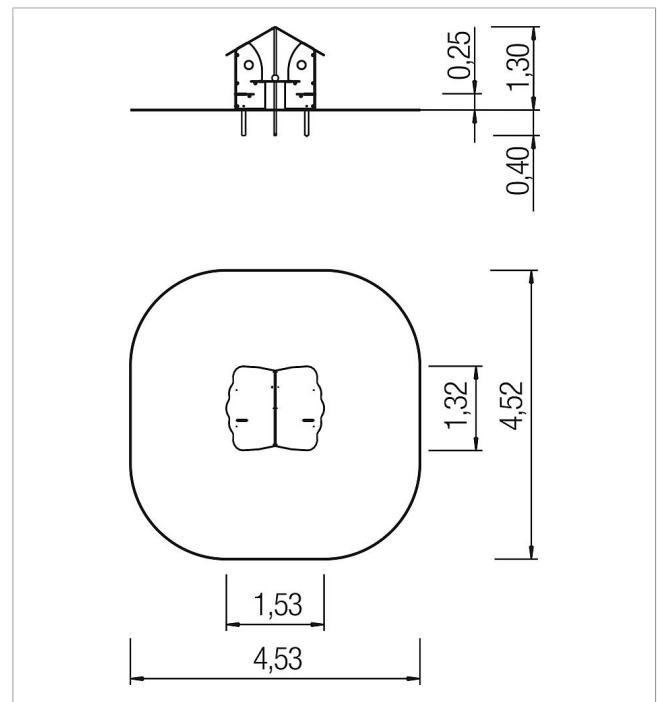

5 59 828 011 00

minimondo play house Apricot

made in germany

Scope of delivery

- 1x set walls: high-pressure laminate (HPL)
- 1x table: high-pressure laminate (HPL)
- 2x bench: high-pressure laminate (HPL)
- 1x roof: high-pressure laminate (HPL)
- 1x rod: stainless steel
- 1x playing ball: PE
- ground anchor: galvanised steel

	Material	HPL
	Foundation level	ET 400
	Minimum space	4,53x4,52x3,10 m
	Free falling height	130 cm
	Impact protection net	-
	Foundations	1x CF or 2x PFs + 1x PFr
	Largest section	132x88x1,5 cm
	Heaviest section	15 kg