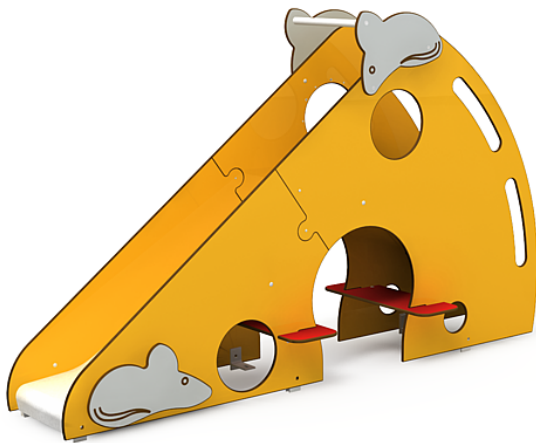

5 59 831 5

minimondo Cheese slide

made in germany

Scope of delivery

- 1x slide frame with cheese holes: HPL
- 1x slide lining: stainless steel
- 1x stair entrance: HPL
- 4x decorative mouse: HPL
- 2x bench: HPL
- Earth anchor: galvanised steel

	Material	HPL
	Foundation level	ET 400
	Minimum space	6,27x3,49x2,65 m
	Free falling height	85 cm
	Impact protection net	19,5 m ²
	Foundations	3x CF or 3x PFs
	Assembly	2 persons/1 h
	Largest section	240x165x76 cm
	Heaviest section	160 kg