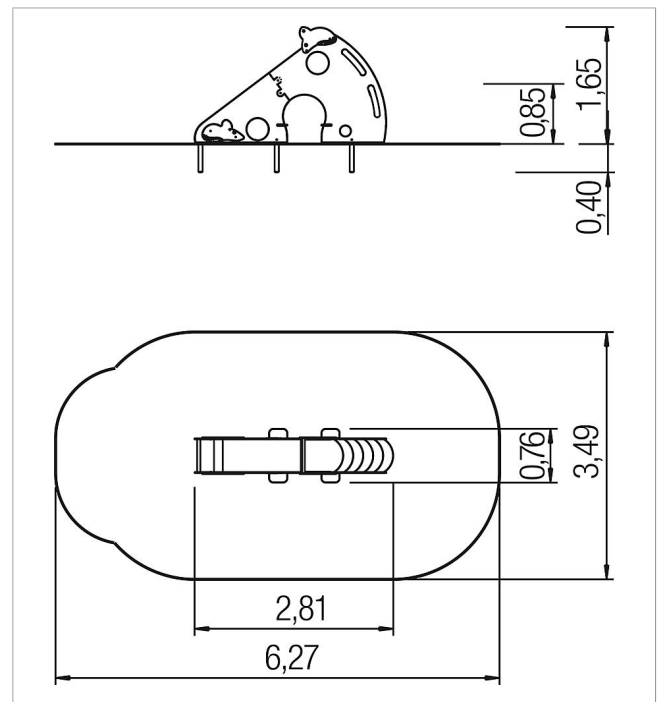

5 59 831 5

minimondo Cheese slide

made in germany

Scope of delivery

- 1x slide frame with cheese holes: HPL
- 1x slide lining: stainless steel
- 1x stair entrance: HPL
- 4x decorative mouse: HPL
- 2x bench: HPL
- Earth anchor: galvanised steel

	Material	HPL
	Foundation level	ET 400
	Minimum space	6,27x3,49x2,65 m
	Free falling height	85 cm
	Impact protection net	19,5 m ²
	Foundations	3x CF or 3x PFs
	Assembly	2 persons/1 h
	Largest section	240x165x76 cm
	Heaviest section	160 kg