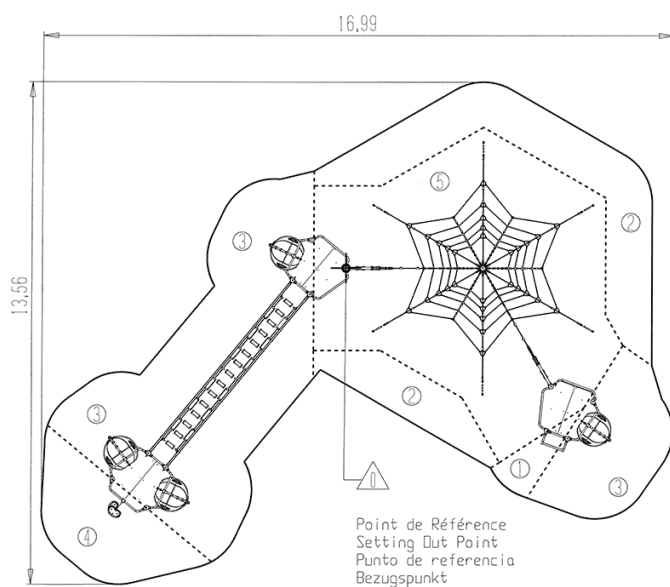

resting

x4

hanging

x2

hiding

x4

balancing

x2

taking shelter

x4

climbing

x5

getting across

x4

Installation of equipment

IMPORTANT: It is essential to refer to the installation instructions for information on the size of the safety areas.

———— Impact area (minimum normative surface)

- - - - - Free space

1	0,9m	2m ²
2	1,1m	22,5m ²
3	1,3m	46,5m ²
4	1,7m	10m ²
5	2,5m	49m ²

3

10h00

3.4m³

130m²

1044kg