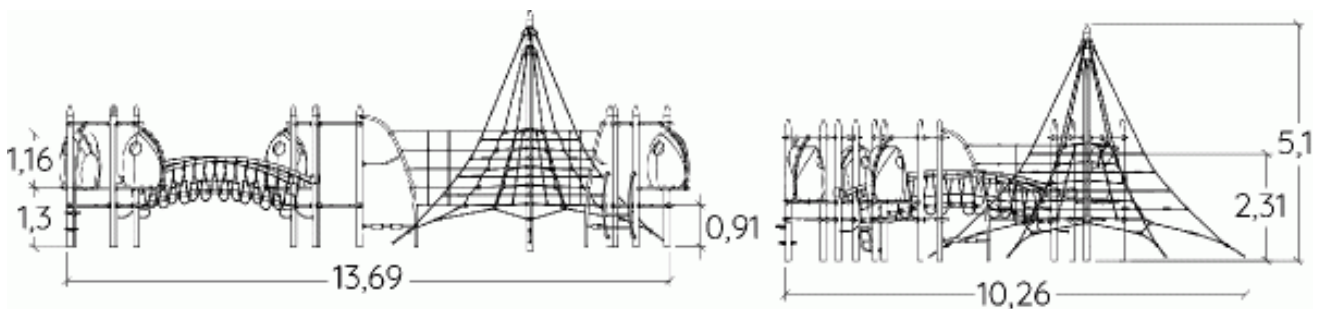

6+

35

2,5m

1 = 13,69m
2 = 10,26m
3 = 5m

Physical inclusion
Sensory inclusion
Cognitive inclusion

Play value : **33**

meeting

x8

resting

x4

hanging

x2

hiding

x4

balancing

x2

taking shelter

x4

climbing

x5

getting across

x4

Installation of equipment

IMPORTANT: It is essential to refer to the installation instructions for information on the size of the safety areas.

———— Impact area (minimum normative surface)

- - - - - Free space

1	0,9m	2m ²
2	1,1m	22,5m ²
3	1,3m	46,5m ²
4	1,7m	10m ²
5	2,5m	49m ²

3

10h00

3.4m³

130m²

1044kg