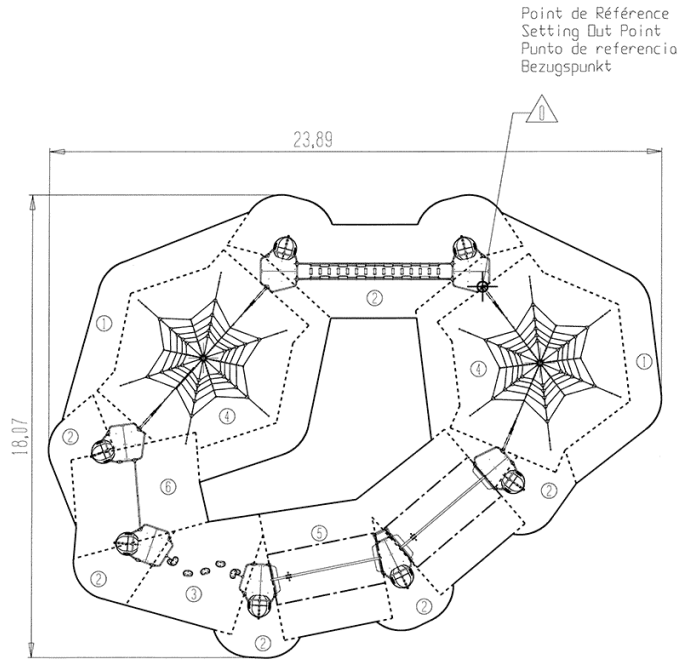

balancing

x6

taking shelter

x7

climbing

x10

getting across

x10

Installation of equipment

IMPORTANT: It is essential to refer to the installation instructions for information on the size of the safety areas.

-  Impact area (minimum normative surface)
-  Free space

		
1	1,1m	57m ²
2	1,3m	62m ²
3	1,7m	15,5m ²
4	2,5m	82m ²
5	2,6m	42,5m ²
6	2,9m	18,5m ²

4

20h00

7m³

277.5m²

1946kg

150kg