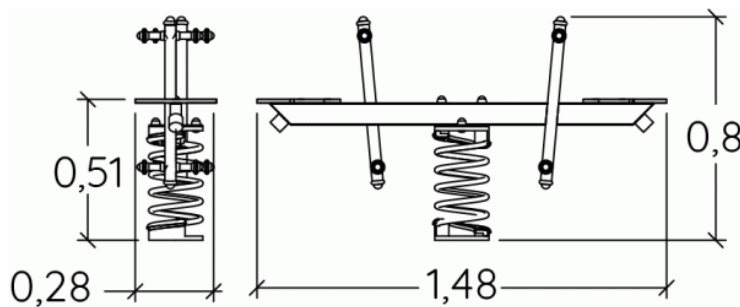

2+

2

0,7m

1 = 1,48m
2 = 0,28m
3 = 0,8m

Physical inclusion
Sensory inclusion
Cognitive inclusion

Play value : **4**

role play

x1

meeting

x1

balancing

x1

Oscillate

x1

Installation of equipment

IMPORTANT: It is essential to refer to the installation instructions for information on the size of the safety areas.

 Impact area (minimum normative surface)

 Free space

		
1	0,7m	9m ²

1

1h15

0m³

9m²

27kg