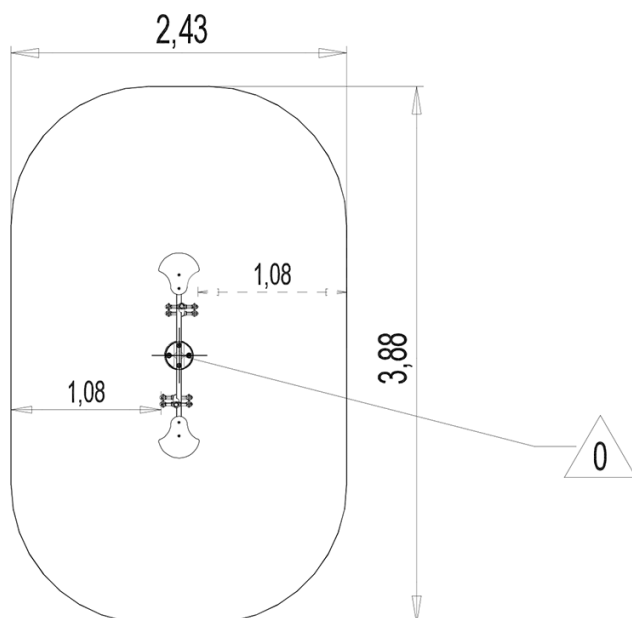

2+

2

0,7m

1 = 1,48m
2 = 0,28m
3 = 0,8m

Physical inclusion
Sensory inclusion
Cognitive inclusion

Play value : **4**

role play

x1

meeting

x1

balancing

x1

Oscillate

x1

Installation of equipment

IMPORTANT: It is essential to refer to the installation instructions for information on the size of the safety areas.

 Impact area (minimum normative surface)

 Free space

		
1	0,7m	9m ²

1

1h15

0m³

9m²

27kg