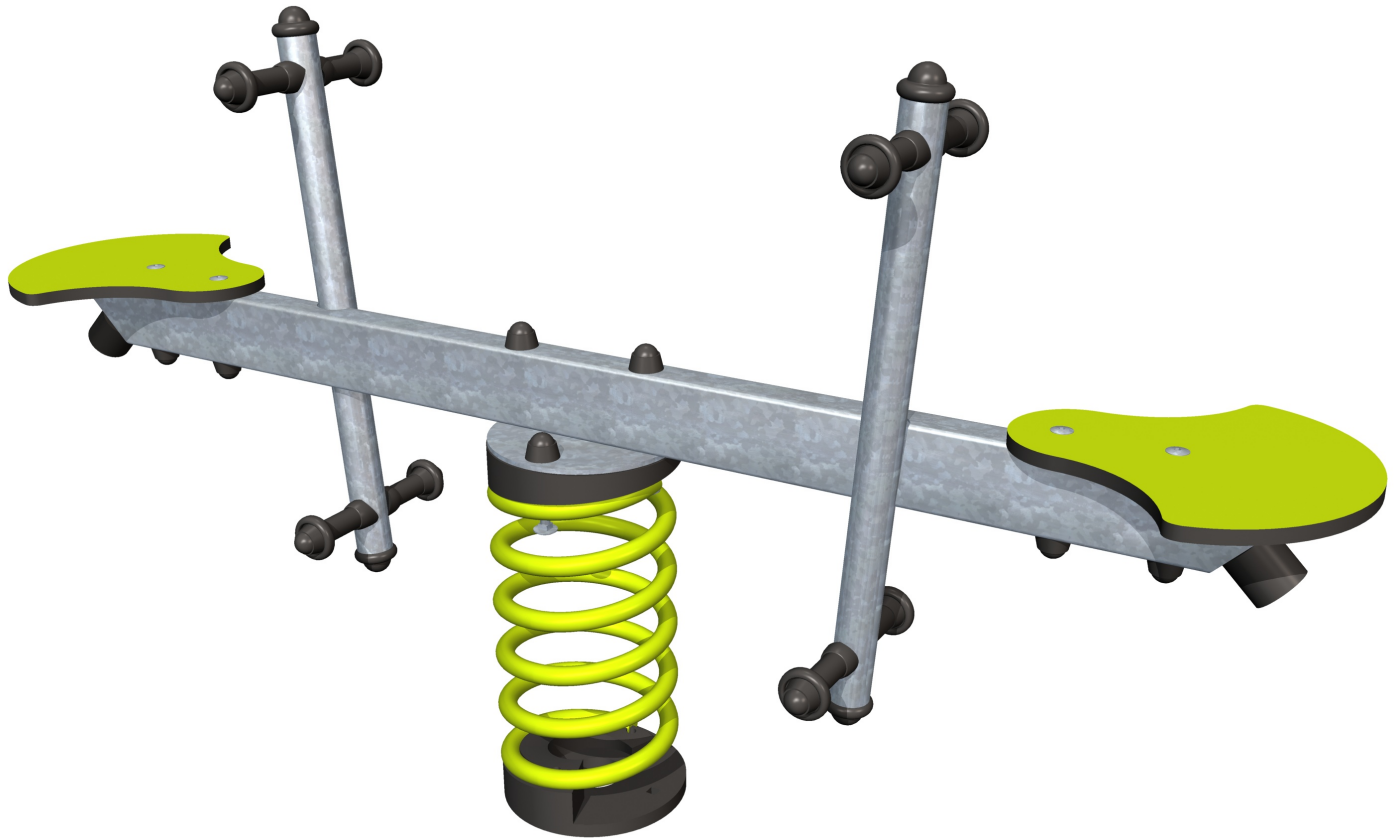

2+

2

0,7m

1 = 1,48m
2 = 0,28m
3 = 0,8m

Physical inclusion
Sensory inclusion
Cognitive inclusion

Play value : **4**

role play

x1

meeting

x1

balancing

x1

Oscillate

x1

Installation of equipment

IMPORTANT: It is essential to refer to the installation instructions for information on the size of the safety areas.

 Impact area (minimum normative surface)

 Free space

		
1	0,7m	9m ²

1

1h15

0m³

9m²

27kg