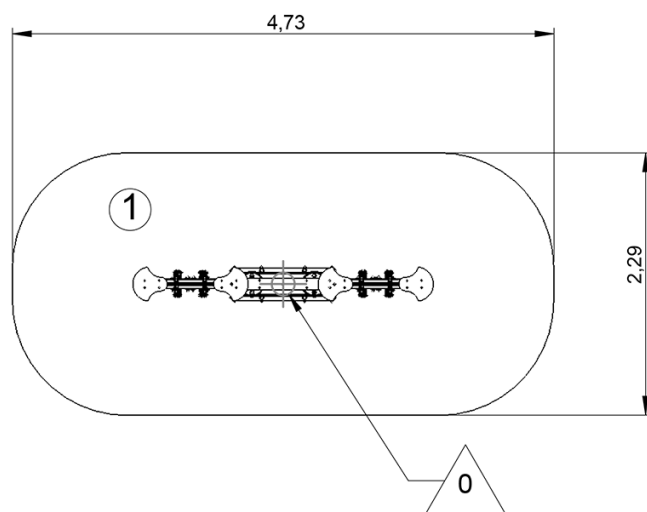

2+

4

0,75m

1 = 2,63m  
2 = 0,3m  
3 = 0,85m

Physical inclusion  
Sensory inclusion  
Cognitive inclusion

Play value : **4**

role play

x1

## Installation of equipment

**IMPORTANT:** It is essential to refer to the installation instructions for information on the size of the safety areas.

 Impact area (minimum normative surface)

 Free space

		
1	0,75m	10m <sup>2</sup>

2

00h45

0m<sup>3</sup>

10m<sup>2</sup>

85kg

65kg