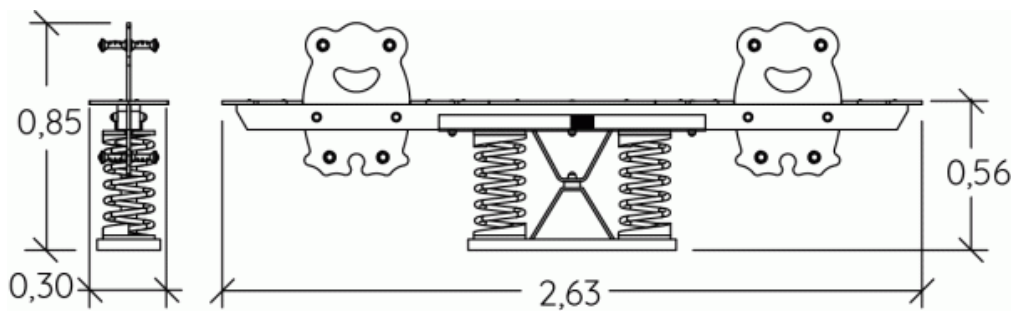

2+

4

0,75m

1 = 2,63m  
2 = 0,3m  
3 = 0,85m

Physical inclusion  
Sensory inclusion  
Cognitive inclusion

Play value : **4**

role play

x1

## Installation of equipment

**IMPORTANT:** It is essential to refer to the installation instructions for information on the size of the safety areas.

 Impact area (minimum normative surface)

 Free space