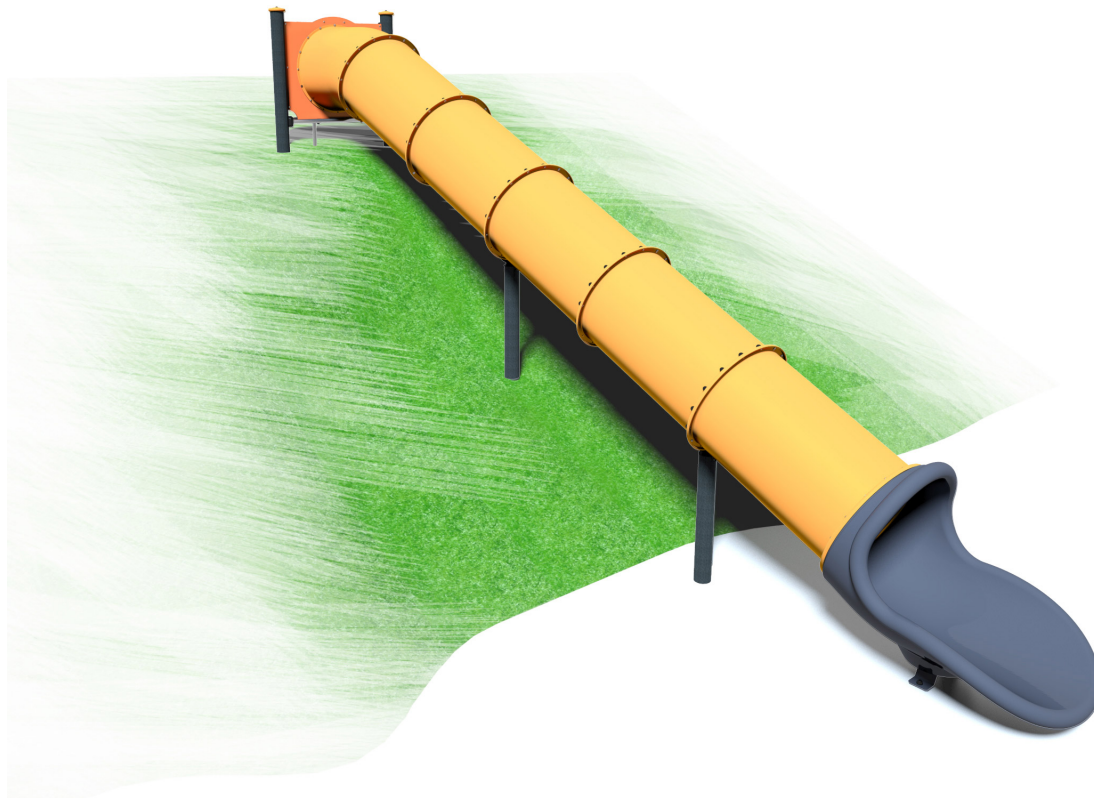

Physical inclusion
Sensory inclusion
Cognitive inclusion

Play value :

3

sliding

meeting

hiding

x1

x1

x1

Installation of equipment

IMPORTANT: It is essential to refer to the installation instructions for information on the size of the safety areas.

 Impact area (minimum normative surface)

 Free space

| | | |
|---|------|------------------|
| 1 | 0,6m | 14m ² |
| 2 | 1m | 12m ² |