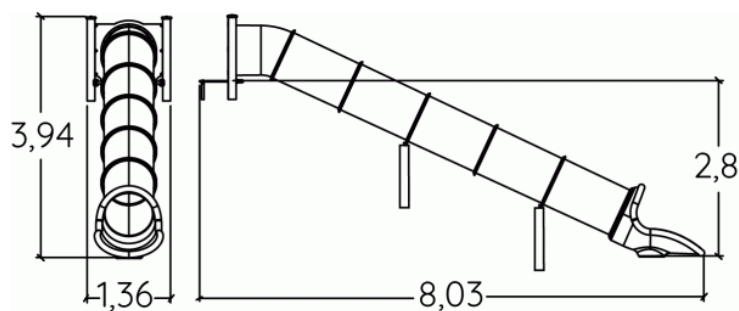

Physical inclusion
Sensory inclusion
Cognitive inclusion

Play value :

3

sliding

meeting

hiding

x1

x1

x1

Installation of equipment

IMPORTANT: It is essential to refer to the installation instructions for information on the size of the safety areas.

 Impact area (minimum normative surface)

 Free space

| | | |
|---|------|------------------|
| 1 | 0,6m | 14m ² |
| 2 | 1m | 12m ² |

2

05h00

0.2m³

26m²

252kg

41kg

EN

1176