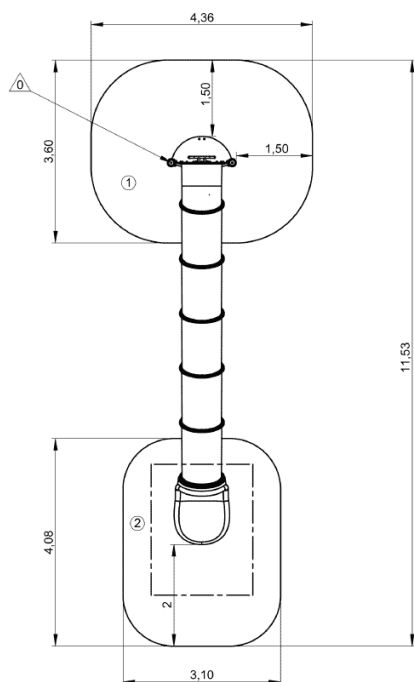

Physical inclusion
Sensory inclusion
Cognitive inclusion

Play value :

3

sliding

meeting

hiding

x1

x1

x1

Installation of equipment

IMPORTANT: It is essential to refer to the installation instructions for information on the size of the safety areas.

 Impact area (minimum normative surface)

 Free space

| | | |
|---|------|------------------|
| 1 | 0,6m | 14m ² |
| 2 | 1m | 12m ² |

2

05h00

0.2m³

26m²

252kg

41kg

EN

1176