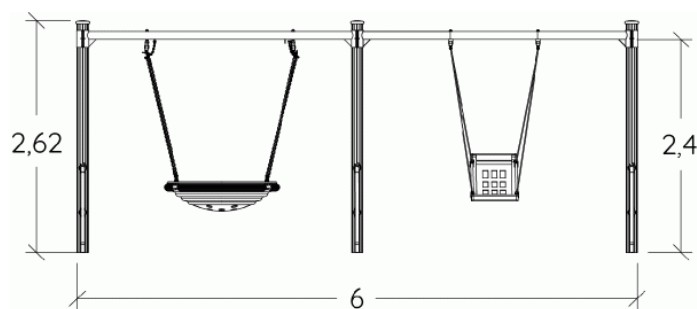

2+

6

1,65m

1 = 6m  
2 = 1,22m  
3 = 2,62m

Physical inclusion  
Sensory inclusion  
Cognitive inclusion

Play value :

3

meeting

x1

resting

x1

swinging

x1

## Installation of equipment

**IMPORTANT:** It is essential to refer to the installation instructions for information on the size of the safety areas.

———— Impact area (minimum normative surface)

- - - - - Free space