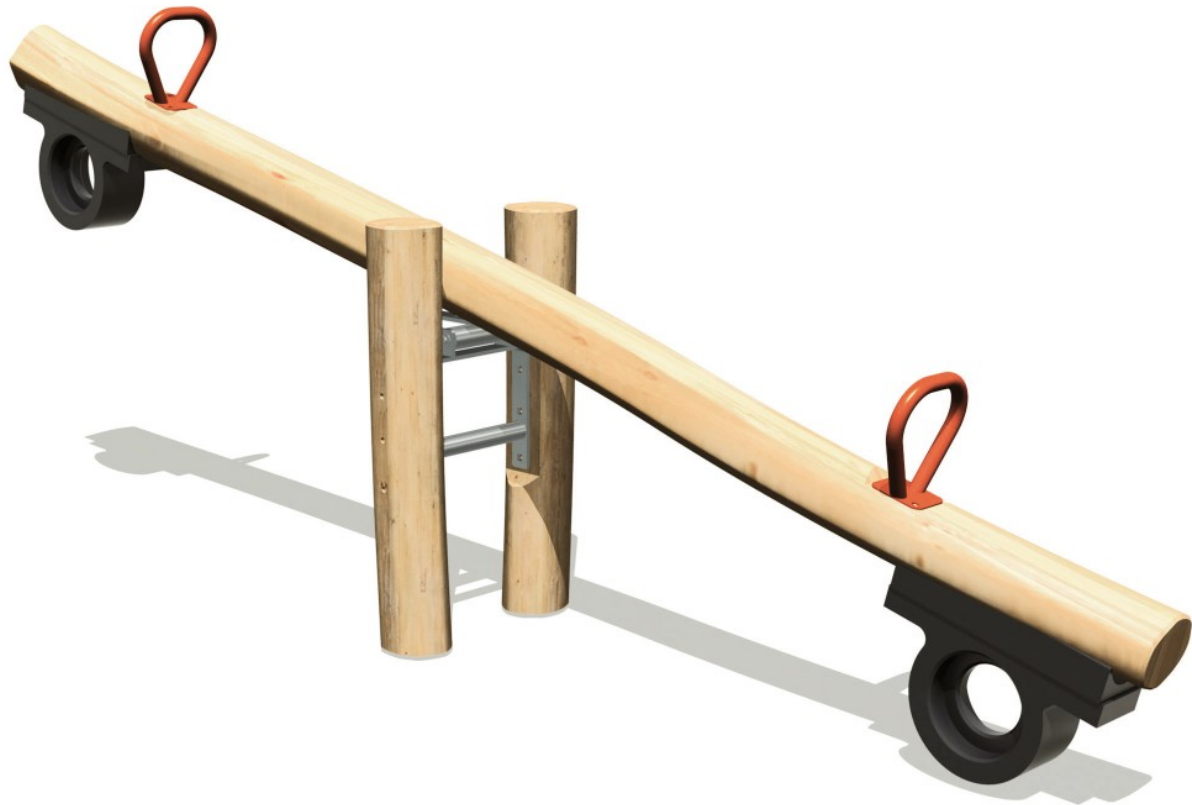

 **3+**
 **2**
 **1,17m**

 1 = 3m
 2 = 0,5m
 3 = 1,12m

Physical inclusion
Sensory inclusion
Cognitive inclusion

Play value : **3**

meeting

x1

swinging

x1

balancing

x1

Installation of equipment

IMPORTANT: It is essential to refer to the installation instructions for information on the size of the safety areas.

-  Impact area (minimum normative surface)
-  Free space

	
1	1,17m
	12m ²

2

01h00

0.16m³

12m²

92kg

48kg