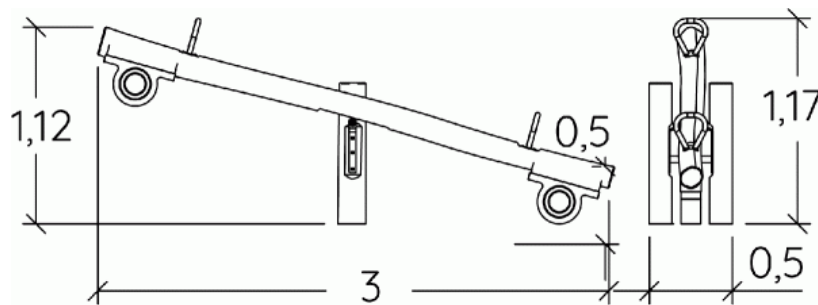

 **3+**
 **2**
 **1,17m**

 1 = 3m
 2 = 0,5m
 3 = 1,12m

Physical inclusion
Sensory inclusion
Cognitive inclusion

Play value : **3**

meeting

x1

swinging

x1

balancing

x1

Installation of equipment

IMPORTANT: It is essential to refer to the installation instructions for information on the size of the safety areas.

-  Impact area (minimum normative surface)
-  Free space

	
1	1,17m
	12m ²

2

01h00

0.16m³

12m²

92kg

48kg