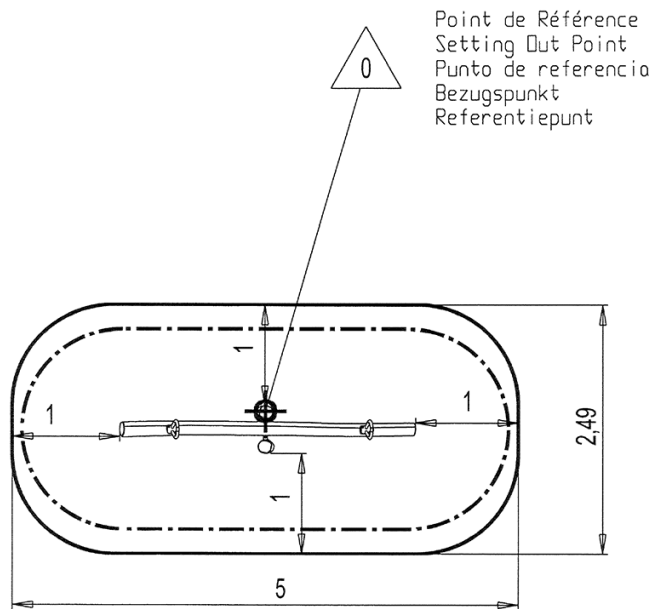

balancing

x1

Installation of equipment

IMPORTANT: It is essential to refer to the installation instructions for information on the size of the safety areas.

-  Impact area (minimum normative surface)
-  Free space

	
1	1,17m
	12m ²

2

01h00

0.16m³

12m²

92kg

48kg