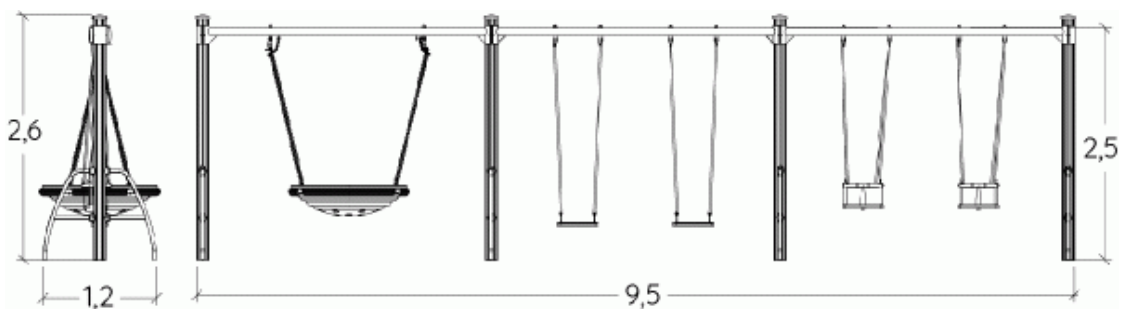

1+

9

1,55m

1 = 9,46m
2 = 1,2m
3 = 2,63m

Physical inclusion
Sensory inclusion
Cognitive inclusion

Play value :

3

meeting

x1

resting

x1

swinging

x1

Installation of equipment

IMPORTANT: It is essential to refer to the installation instructions for information on the size of the safety areas.

-  Impact area (minimum normative surface)
-  Free space

1	1,4m	43m ²
2	1,55m	17,5m ²
3	1,4m	49m ²
4	1,55m	20m ²

2

04h00

1.9m³

60.5m²

253kg

43kg