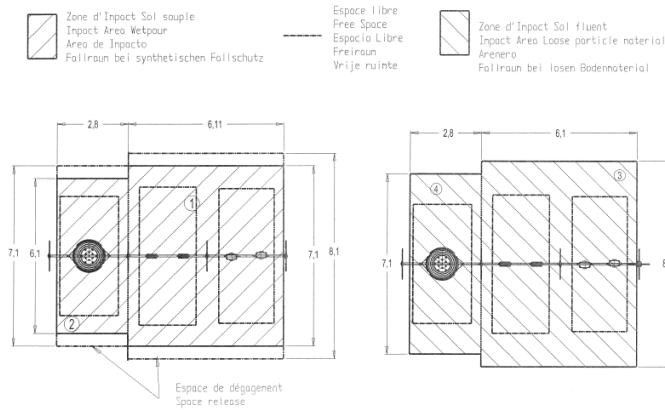

x1

resting

x1

swinging

x1

Installation of equipment

IMPORTANT: It is essential to refer to the installation instructions for information on the size of the safety areas.

-  Impact area (minimum normative surface)
-  Free space

1	1,4m	43m ²
2	1,55m	17,5m ²
3	1,4m	49m ²
4	1,55m	20m ²

2

04h00

1.9m³

60.5m²

253kg

43kg