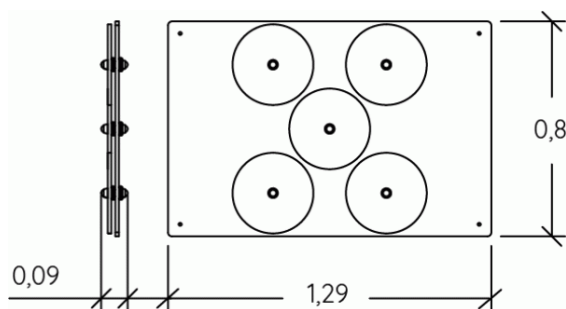

 2+
 2
 0m

 1 = 1,29m
 2 = 0,09m
 3 = 0,8m

Physical inclusion
 Sensory inclusion
 Cognitive inclusion

Installed on G3422/G3425 posts

Play value :

4

| meeting | handling | thinking | visual stimulation |
|---|---|---|---|
|  |  |  |  |
| x1 | x1 | x1 | x1 |