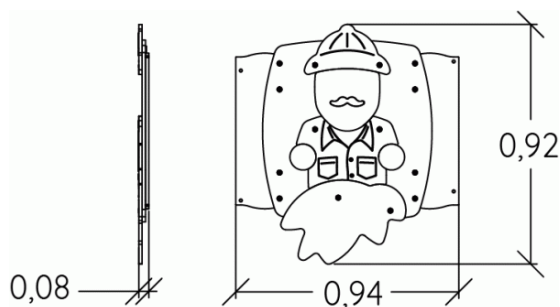

Physical inclusion
Sensory inclusion
Cognitive inclusion

Installed on G3421/G3424 posts

Play value :

3

role play

meeting

visual stimulation

x1

x1

x1

Installation of equipment

IMPORTANT: It is essential to refer to the installation instructions for information on the size of the safety areas.

 Impact area (minimum normative surface)

 Free space

		
1	0m	10,5m ²