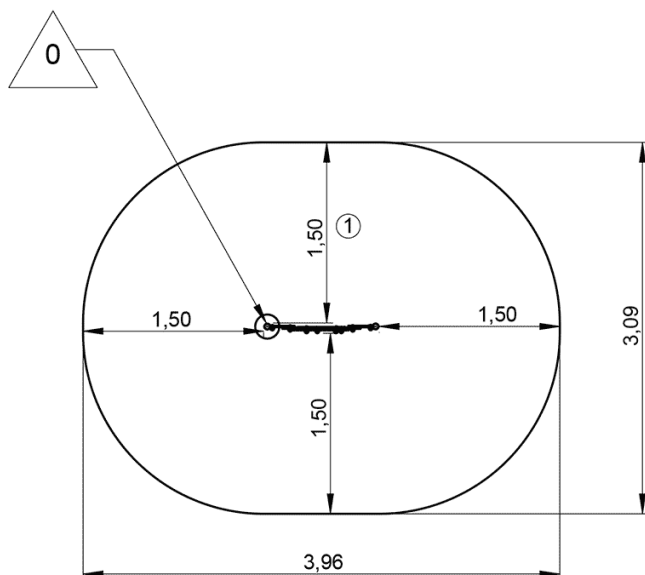

x1

x1

Installation of equipment

IMPORTANT: It is essential to refer to the installation instructions for information on the size of the safety areas.

 Impact area (minimum normative surface)

 Free space

		
1	0m	10,5m ²