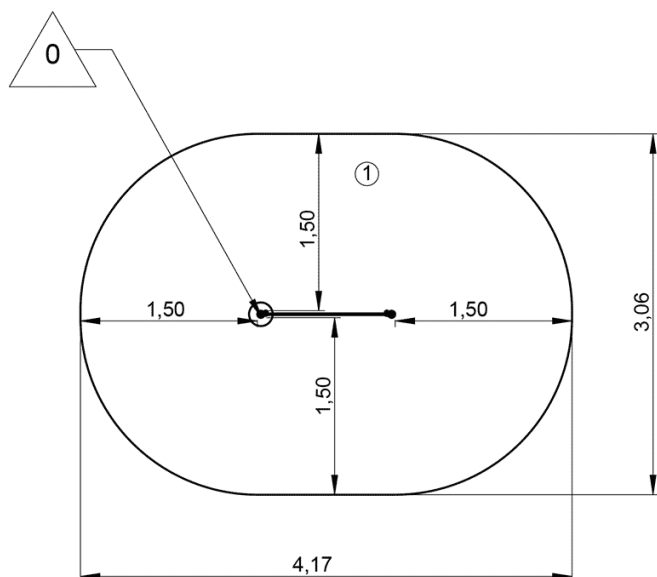

role play

x1

meeting

x1

visual stimulation

x1

Installation of equipment

IMPORTANT: It is essential to refer to the installation instructions for information on the size of the safety areas.

 Impact area (minimum normative surface)

 Free space

		
1	0m	11m ²

0

0m³

11m²

33kg

32kg