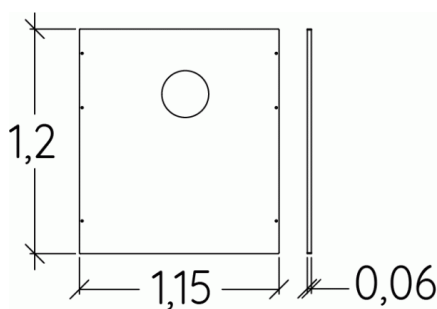

1+

2

0m

1 = 1,15m
2 = 0,06m
3 = 1,2m

Physical inclusion
Sensory inclusion
Cognitive inclusion

Installed on G3423/G3426 posts

Play value :

3

role play

x1

meeting

x1

visual stimulation

x1

Installation of equipment

IMPORTANT: It is essential to refer to the installation instructions for information on the size of the safety areas.

 Impact area (minimum normative surface)

 Free space

		
1	0m	11m ²

0

0m³

11m²

33kg

32kg