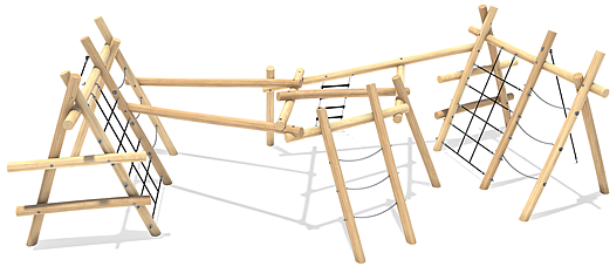

5 45 097 063 00

**paradiso play unit  
Crona**

made in germany

### Scope of delivery

1x climbing unit Crona: robinia

	Material	Robinia natural
	Foundation level	FL 3
	Minimum space	10,85x6,26x3,61 m
	Free falling height	182 cm
	Impact protection net	54,5 m <sup>2</sup>
	Foundations	17x CF