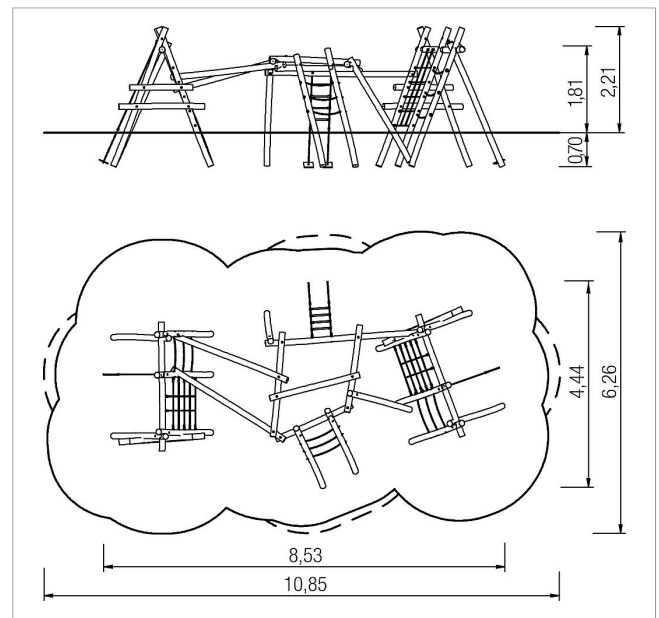

5 45 097 063 00

**paradiso play unit  
Crona**

made in germany

### Scope of delivery

1x climbing unit Crona: robinia

	Material	Robinia natural
	Foundation level	FL 3
	Minimum space	10,85x6,26x3,61 m
	Free falling height	182 cm
	Impact protection net	54,5 m <sup>2</sup>
	Foundations	17x CF