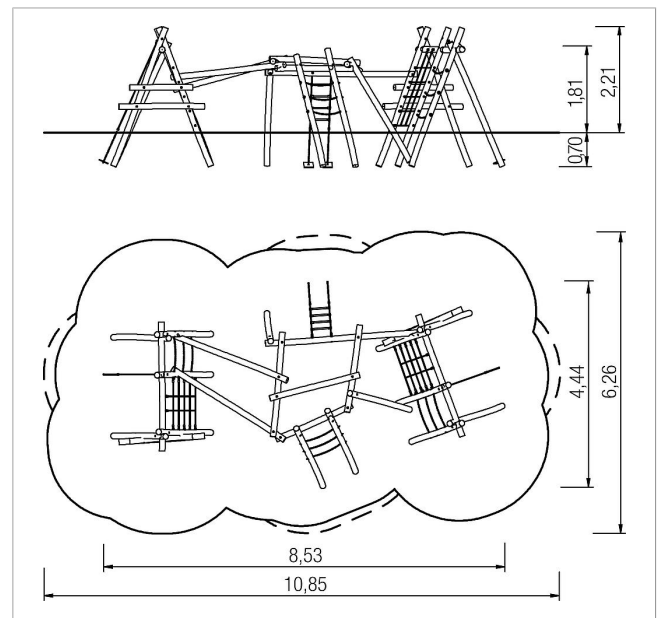

5 45 097 063 00

**paradiso play unit
Crona**

made in germany

Scope of delivery

1x climbing unit Crona: robinia

	Material	Robinia natural
	Foundation level	ET 700
	Minimum space	10,73x6,31x3,62 m
	Free falling height	182 cm
	Impact protection net	54,5 m ²
	Foundations	17x CF
	Largest section	Ø 14x334 cm