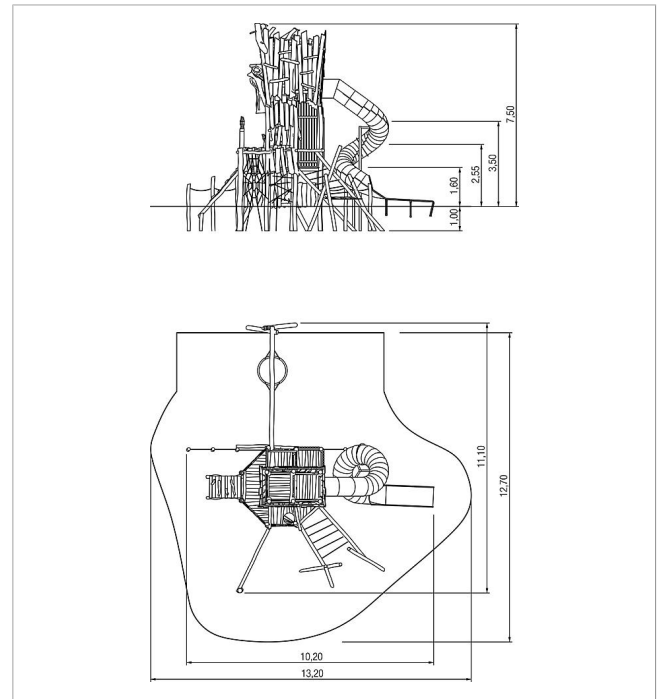

### Scope of delivery

- 1x large platform PH 160 cm: robinia
- 3x small platform in tower: robinia
- 1x tube slide PH 450 cm: stainless steel
- 1x climbing wall: robinia
- 1x window: HPL, Makrolon
- 1x crossed rope ascent: plastic-coated steel cable
- 2x rung ascent: robinia, stainless steel
- 8x decoration leaves: robinia
- 2x platform lawn: HPL, artificial lawn
- 5x colour game: Plexiglas
- 1x play panel tree branch: HPL
- 1x play panel sound: HPL, aluminium
- 1x attachment swing frame: robinia
- 2x cardan joint: stainless steel
- 1x nest swing Ø 120 cm: rope ring, steel cable link mat, rubber fabric over chain suspension
- 1x spider web climbing net black: robinia, plastic-coated steel cable
- 1x ramp ascent: robinia
- 1x ladder with small platform: robinia
- 3x carved post tops: robinia
- 1x large carved tree face: robinia

	Material	Robinia oiled
	Foundation level	FL 3
	Minimum space	13,20x12,70x7,50 m
	Free falling height	230 cm
	Impact protection net	130,0 m <sup>2</sup>
	Foundations	26x CF