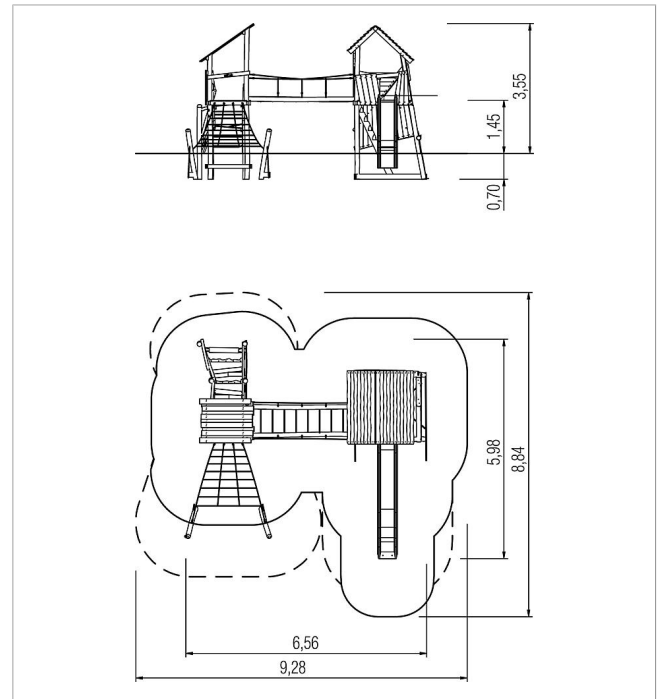

5 45 204 053 06

**paradiso play unit  
Milam, solo**

made in germany

### Scope of delivery

- 8x post construction: robinia
- 1x platform construction: robinia
- 1x pitched roof: robinia
- 1x fishing net ascent: robinia, plastic-coated steel cable
- 1x stairs: robinia, stainless steel (V2A)
- 1x chain bridge: plastic-coated steel cable, stainless steel (V2A)
- 1x parapet: robinia
- 1x passage safety device: robinia
- 1x grip set: aluminium, coated
- 4x square timber: robinia
- 1x tower window: robinia
- 1x tower construction: robinia
- 1x tower post: robinia
- fittings: stainless steel (V2A)

	Material	Robinia oiled
	Foundation level	FL 3
	Minimum space	8,68x9,29x3,50 m
	Free falling height	145 cm
	Impact protection net	48,0 m <sup>2</sup>
	Foundations	16x CF