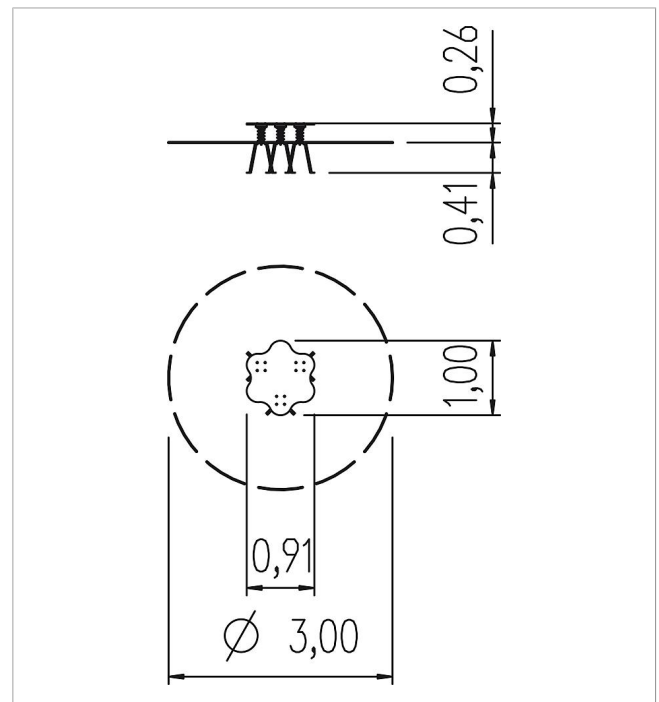

5 59 007 0

balance Flower jumping plates

made in germany

Scope of delivery

- 1x jump board: grooved HPL
- 3x spring: spring steel
- 3x ground anchor: steel

	Material	HPL
	Foundation level	ET 700
	Minimum space	Ø 4,00x2,06 m
	Free falling height	26 cm
	Impact protection net	7,5 m ²
	Foundations	1x CF
	Assembly	2 persons/1 h
	Largest section	Ø 100 cm
	Heaviest section	6 kg