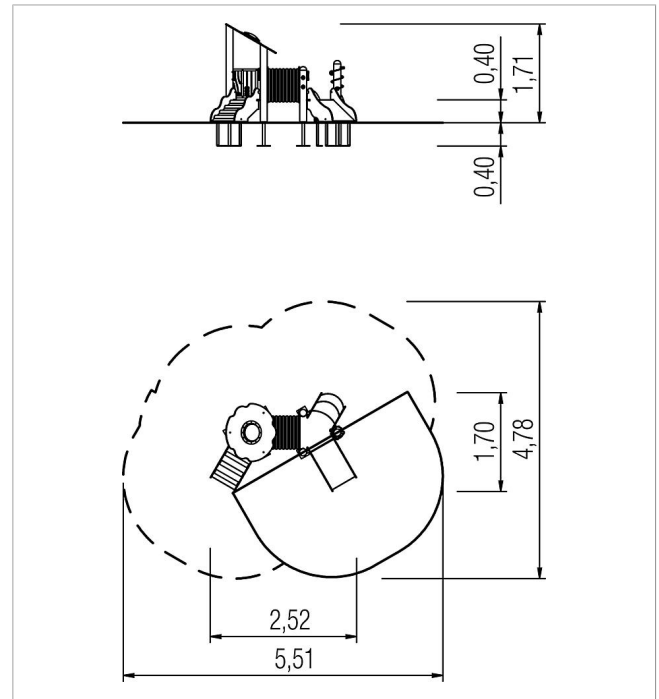

5 59 824 011 00

minimondo play unit Carnation

made in germany

Scope of delivery

- 1x belly board: HPL
- 1x fence element: stainless steel, PE
- 1x crawling tube: PP, HPL
- 1x ramp entrance: HPL, SW
- 1x stair: HPL
- 2x platform surface: HPL
- 1x roof: HPL, Makrolon
- 1x spiral: stainless steel, PE
- 1x set posts with post bases: SW, galvanised steel

	Material	SW pi
	Foundation level	ET 400
	Minimum space	5,51x4,78x2,20 m
	Free falling height	40 cm
	Impact protection net	7,5 m ²
	Foundations	9x CF or 3x PFs + 6x PFr
	Assembly	2 persons/3 h
	Largest section	100x100x1,5 cm
	Heaviest section	23 kg