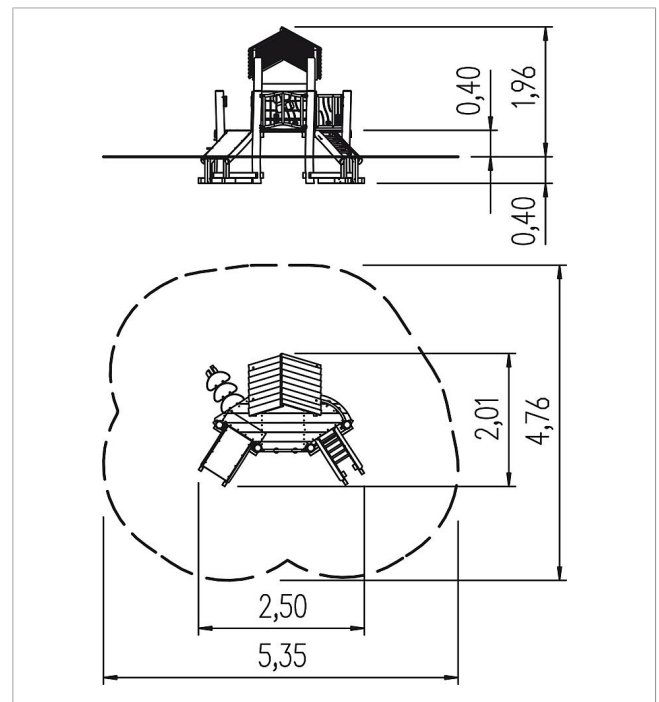

5 45 012 063 00

**paradiso play unit
Winja**

made in germany

Scope of delivery

- 1x platform: robinia
- 1x belly board: HPL
- 1x step entrance: robinia, HPL
- 1x diagonal climbing rungs: stainless steel
- 1x window: robinia
- 1x saddle roof: robinia
- 1x bench: robinia
- 2x panel with playing balls: stainless steel, PE

	Material	Robinia natural
	Foundation level	ET 400
	Minimum space	5,28x4,77x2,20 m
	Free falling height	40 cm
	Impact protection net	-
	Foundations	-
	Assembly	2 persons/3 h
	Largest section	140x88x1,5 cm
	Heaviest section	30 kg